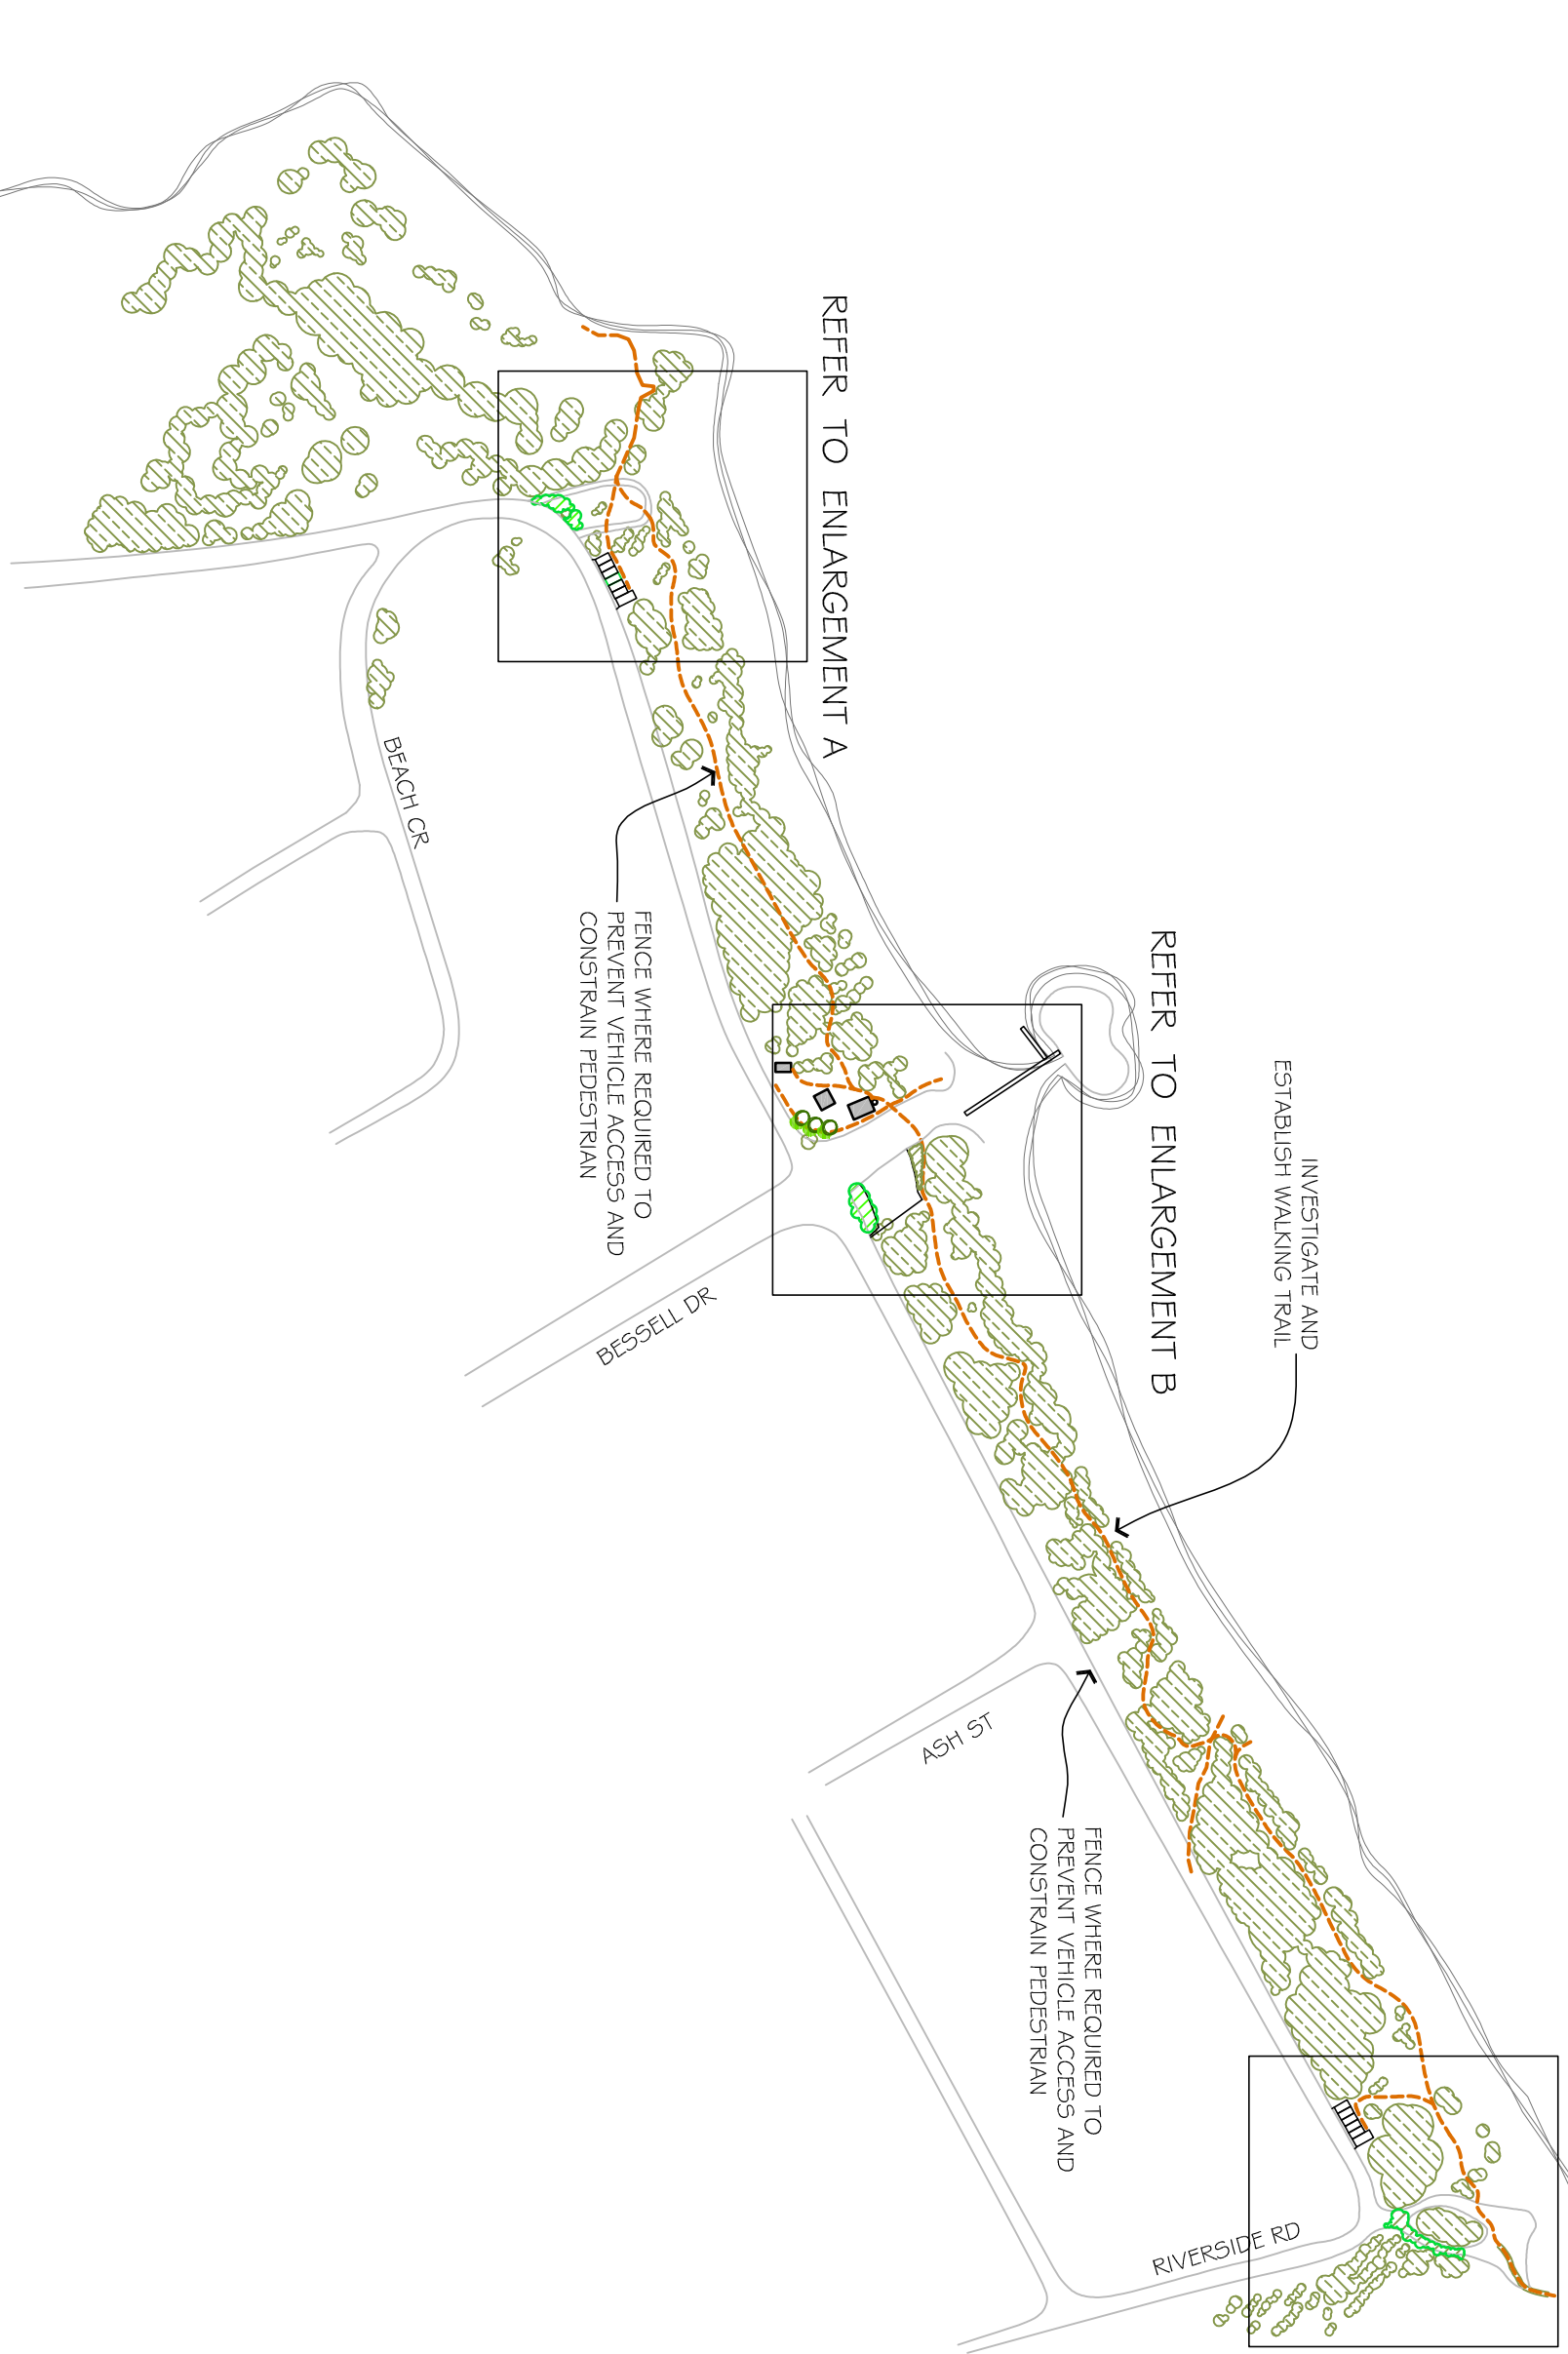

REFER TO ENLARGEMENT C

Baudin Beach

CONCEPT

KANGAROO ISLAND COUNCIL
FACILITY DESIGN PLAN

SHANNON ARCHITECTS

DRAWN JPS DATE 05-08-08

DRAWING No 08001