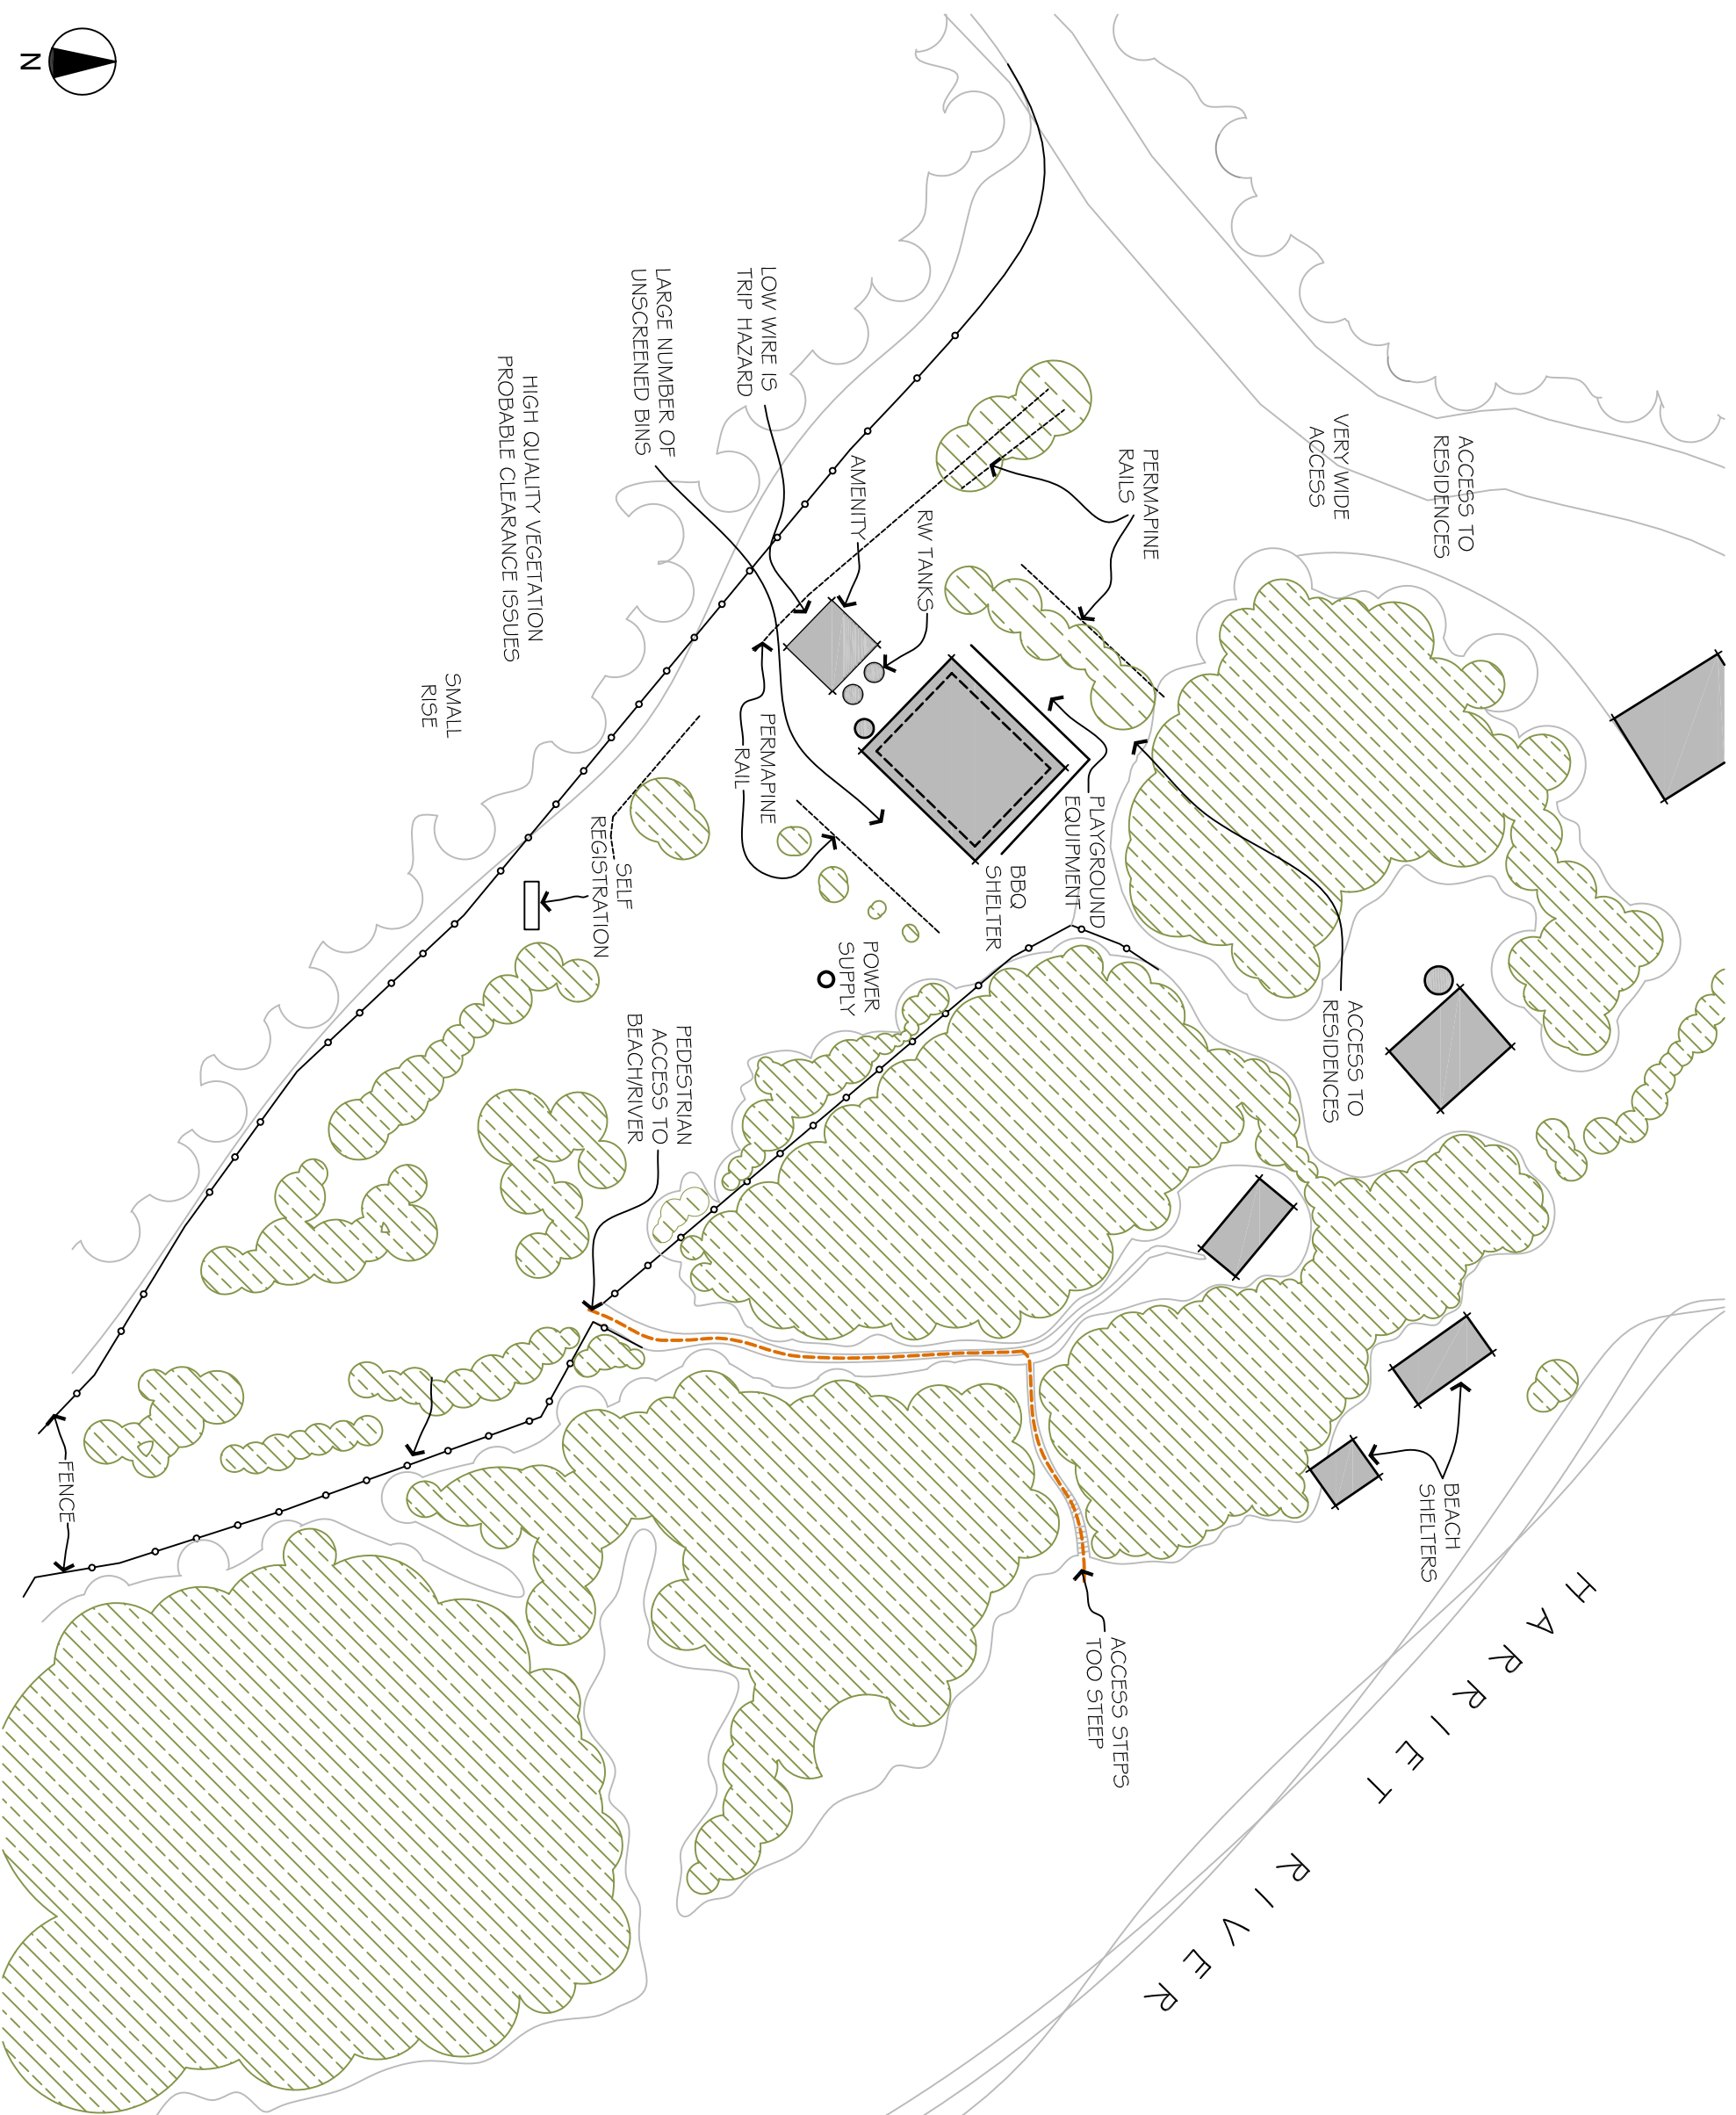

Vivonne Camping Area

KANGAROO ISLAND COUNCIL
FACILITY DESIGN PLAN

SHANNON ARCHITECTS

DRAWN JPS DATE 11-07-08

DRAWING No 08001 A

1 of 2

© RJ Shannon Pty Ltd ACN 007 998 067
43 Glen Osmond Road Eastwood SA 5063
Telephone 08 8373 1611 Facsimile 08 8373 1644