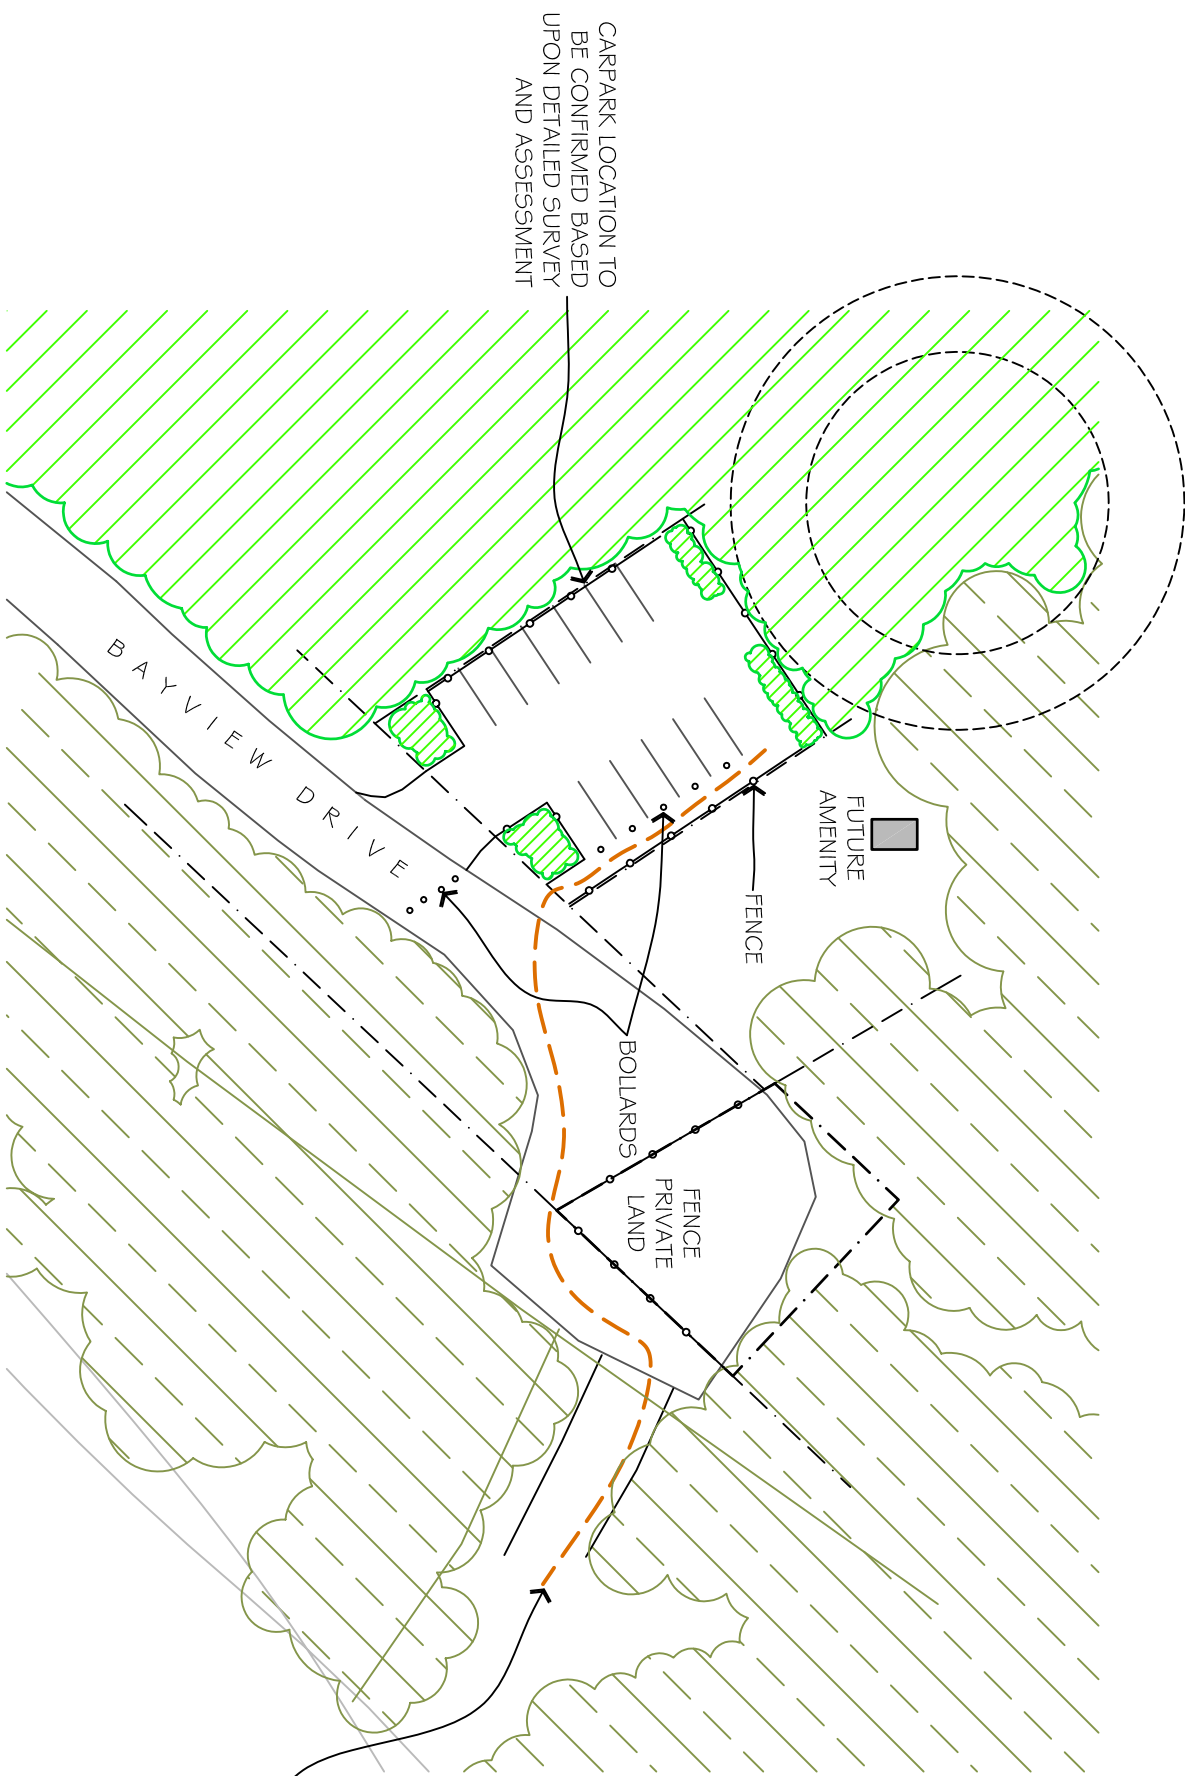

NOTIONAL COACH  
TURNING LAYOUT

# Harriet River