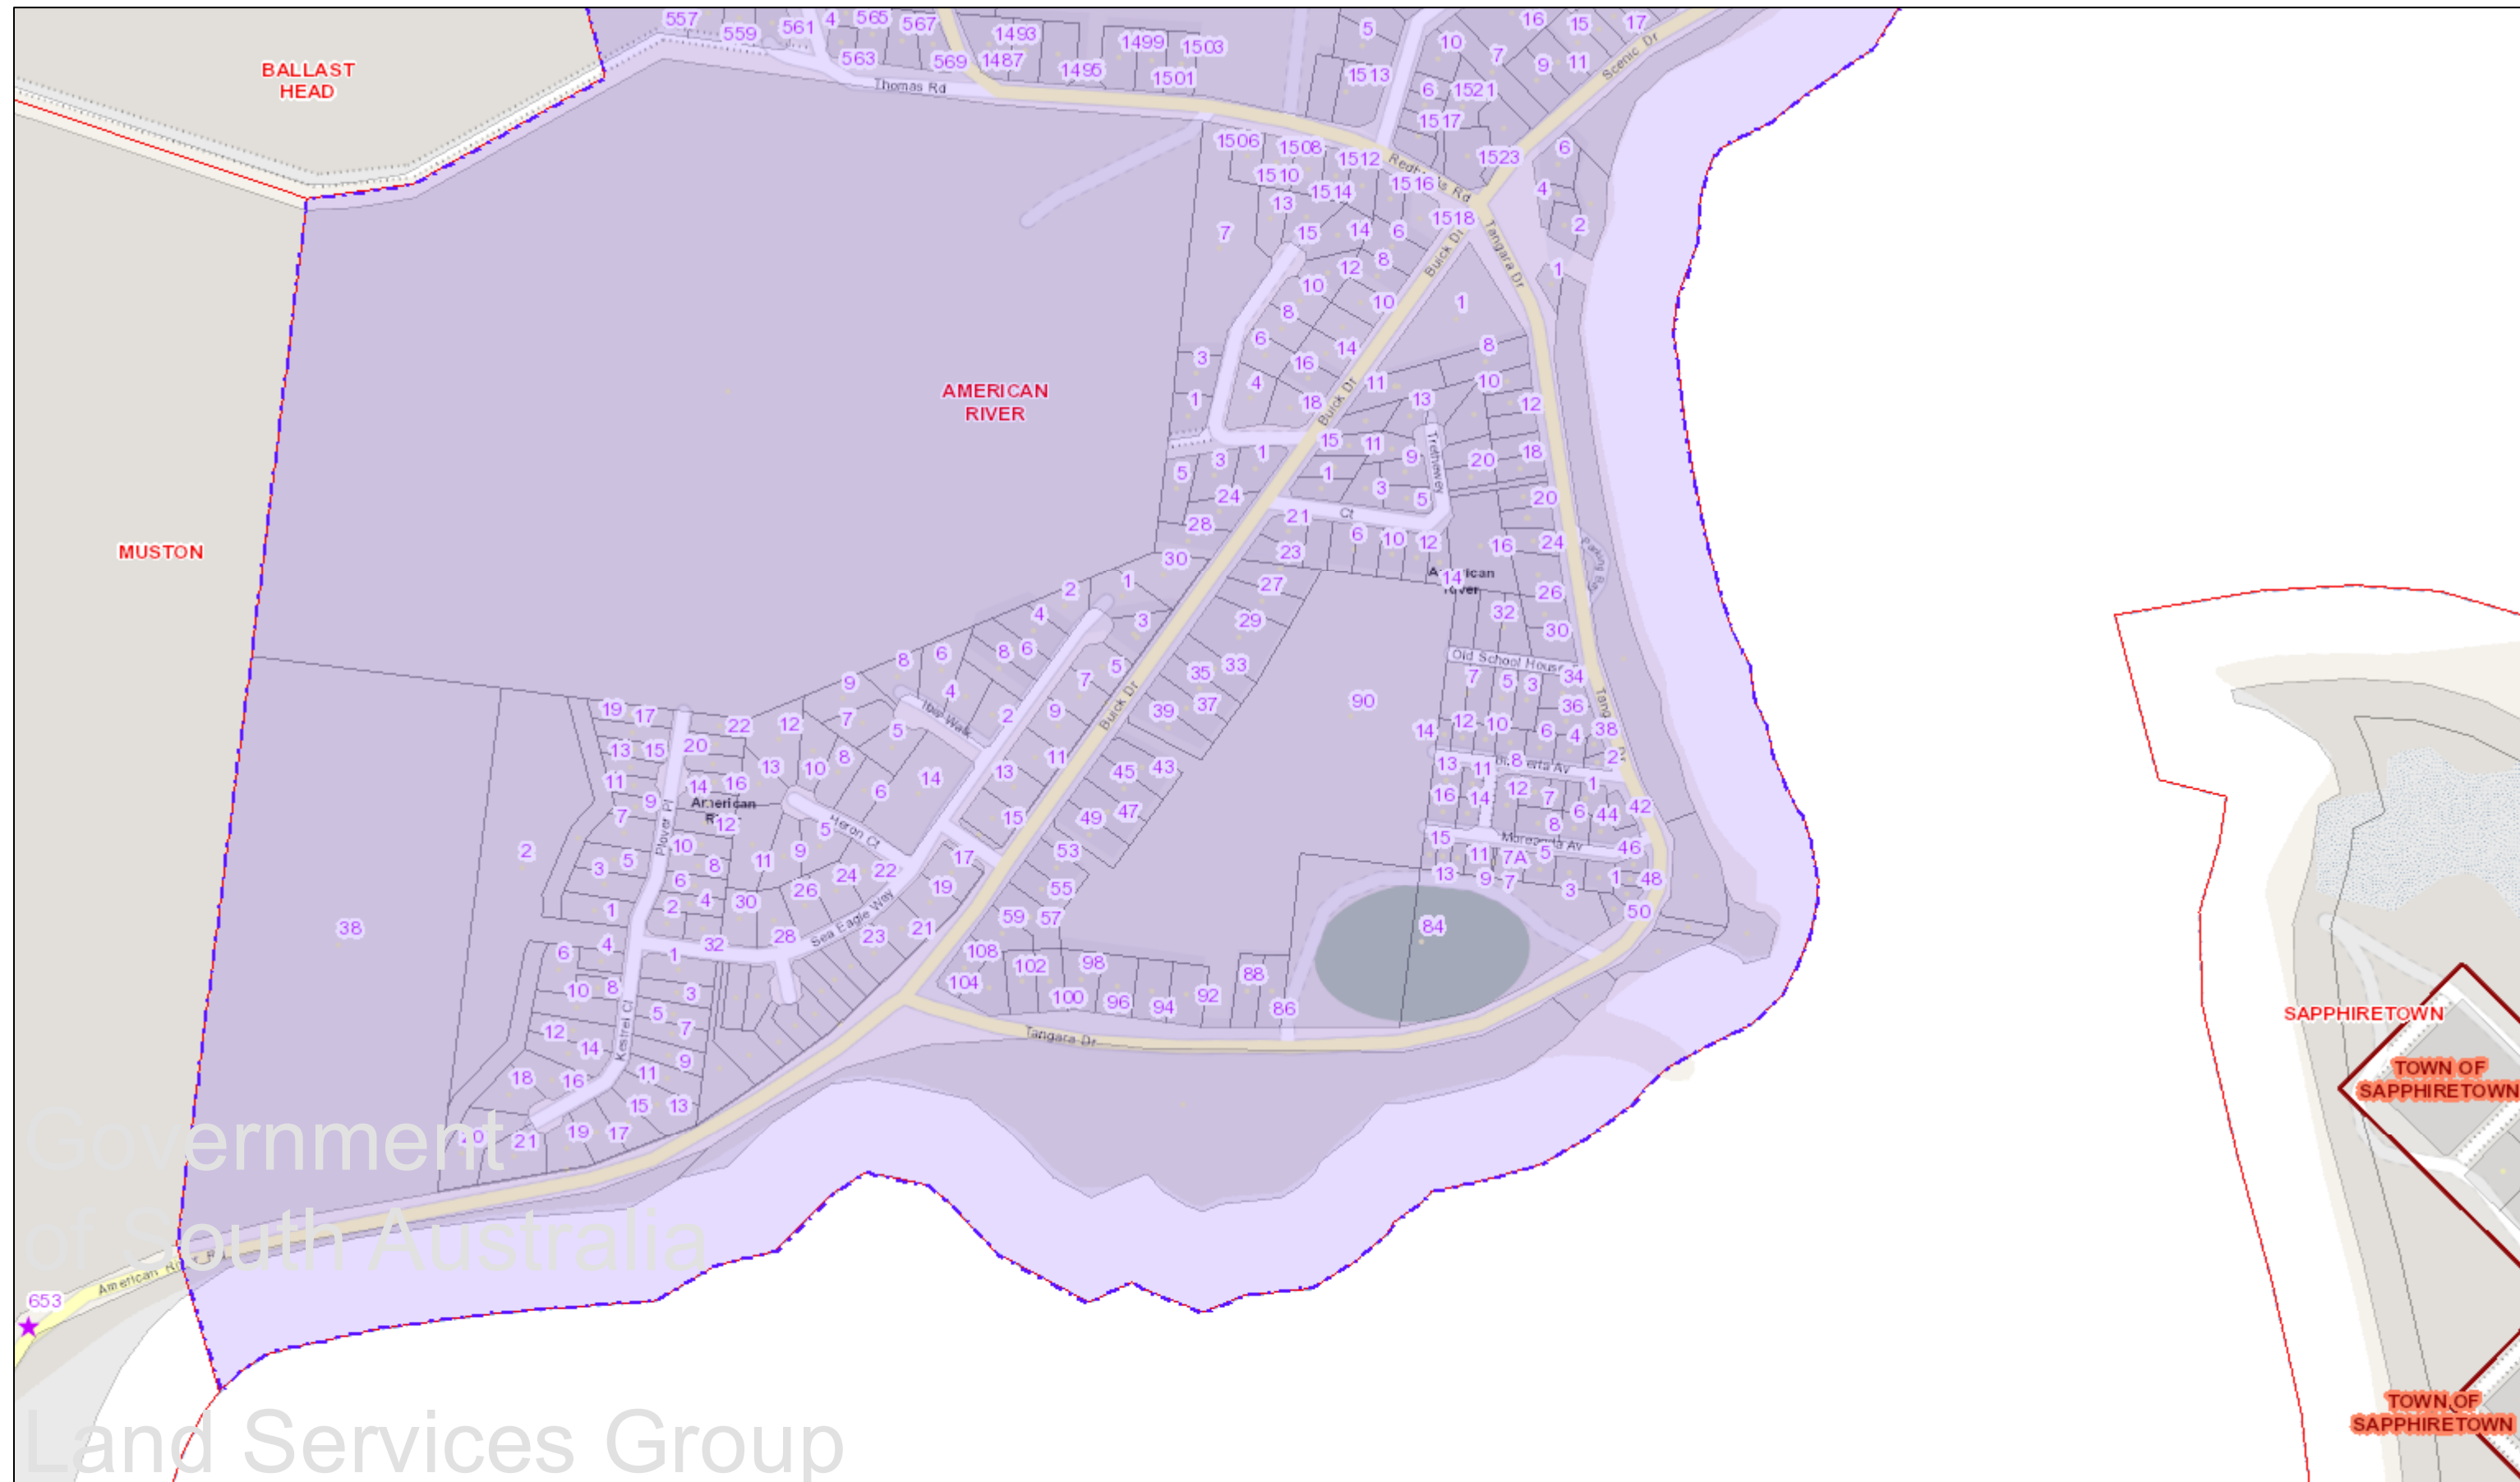

Land Services Group

The Property Location Browser is available on the Land Services Group Website: www.sa.gov.au/landservices

American River - south

1 : 5,000

Date created:

March 23, 2017

Government of South Australia

Department of Planning,
Transport and Infrastructure

Disclaimer: The information provided above, is not represented to be accurate, current or complete at the time of printing this report. The Government of South Australia accepts no liability for the use of this data, or any reliance placed on it.