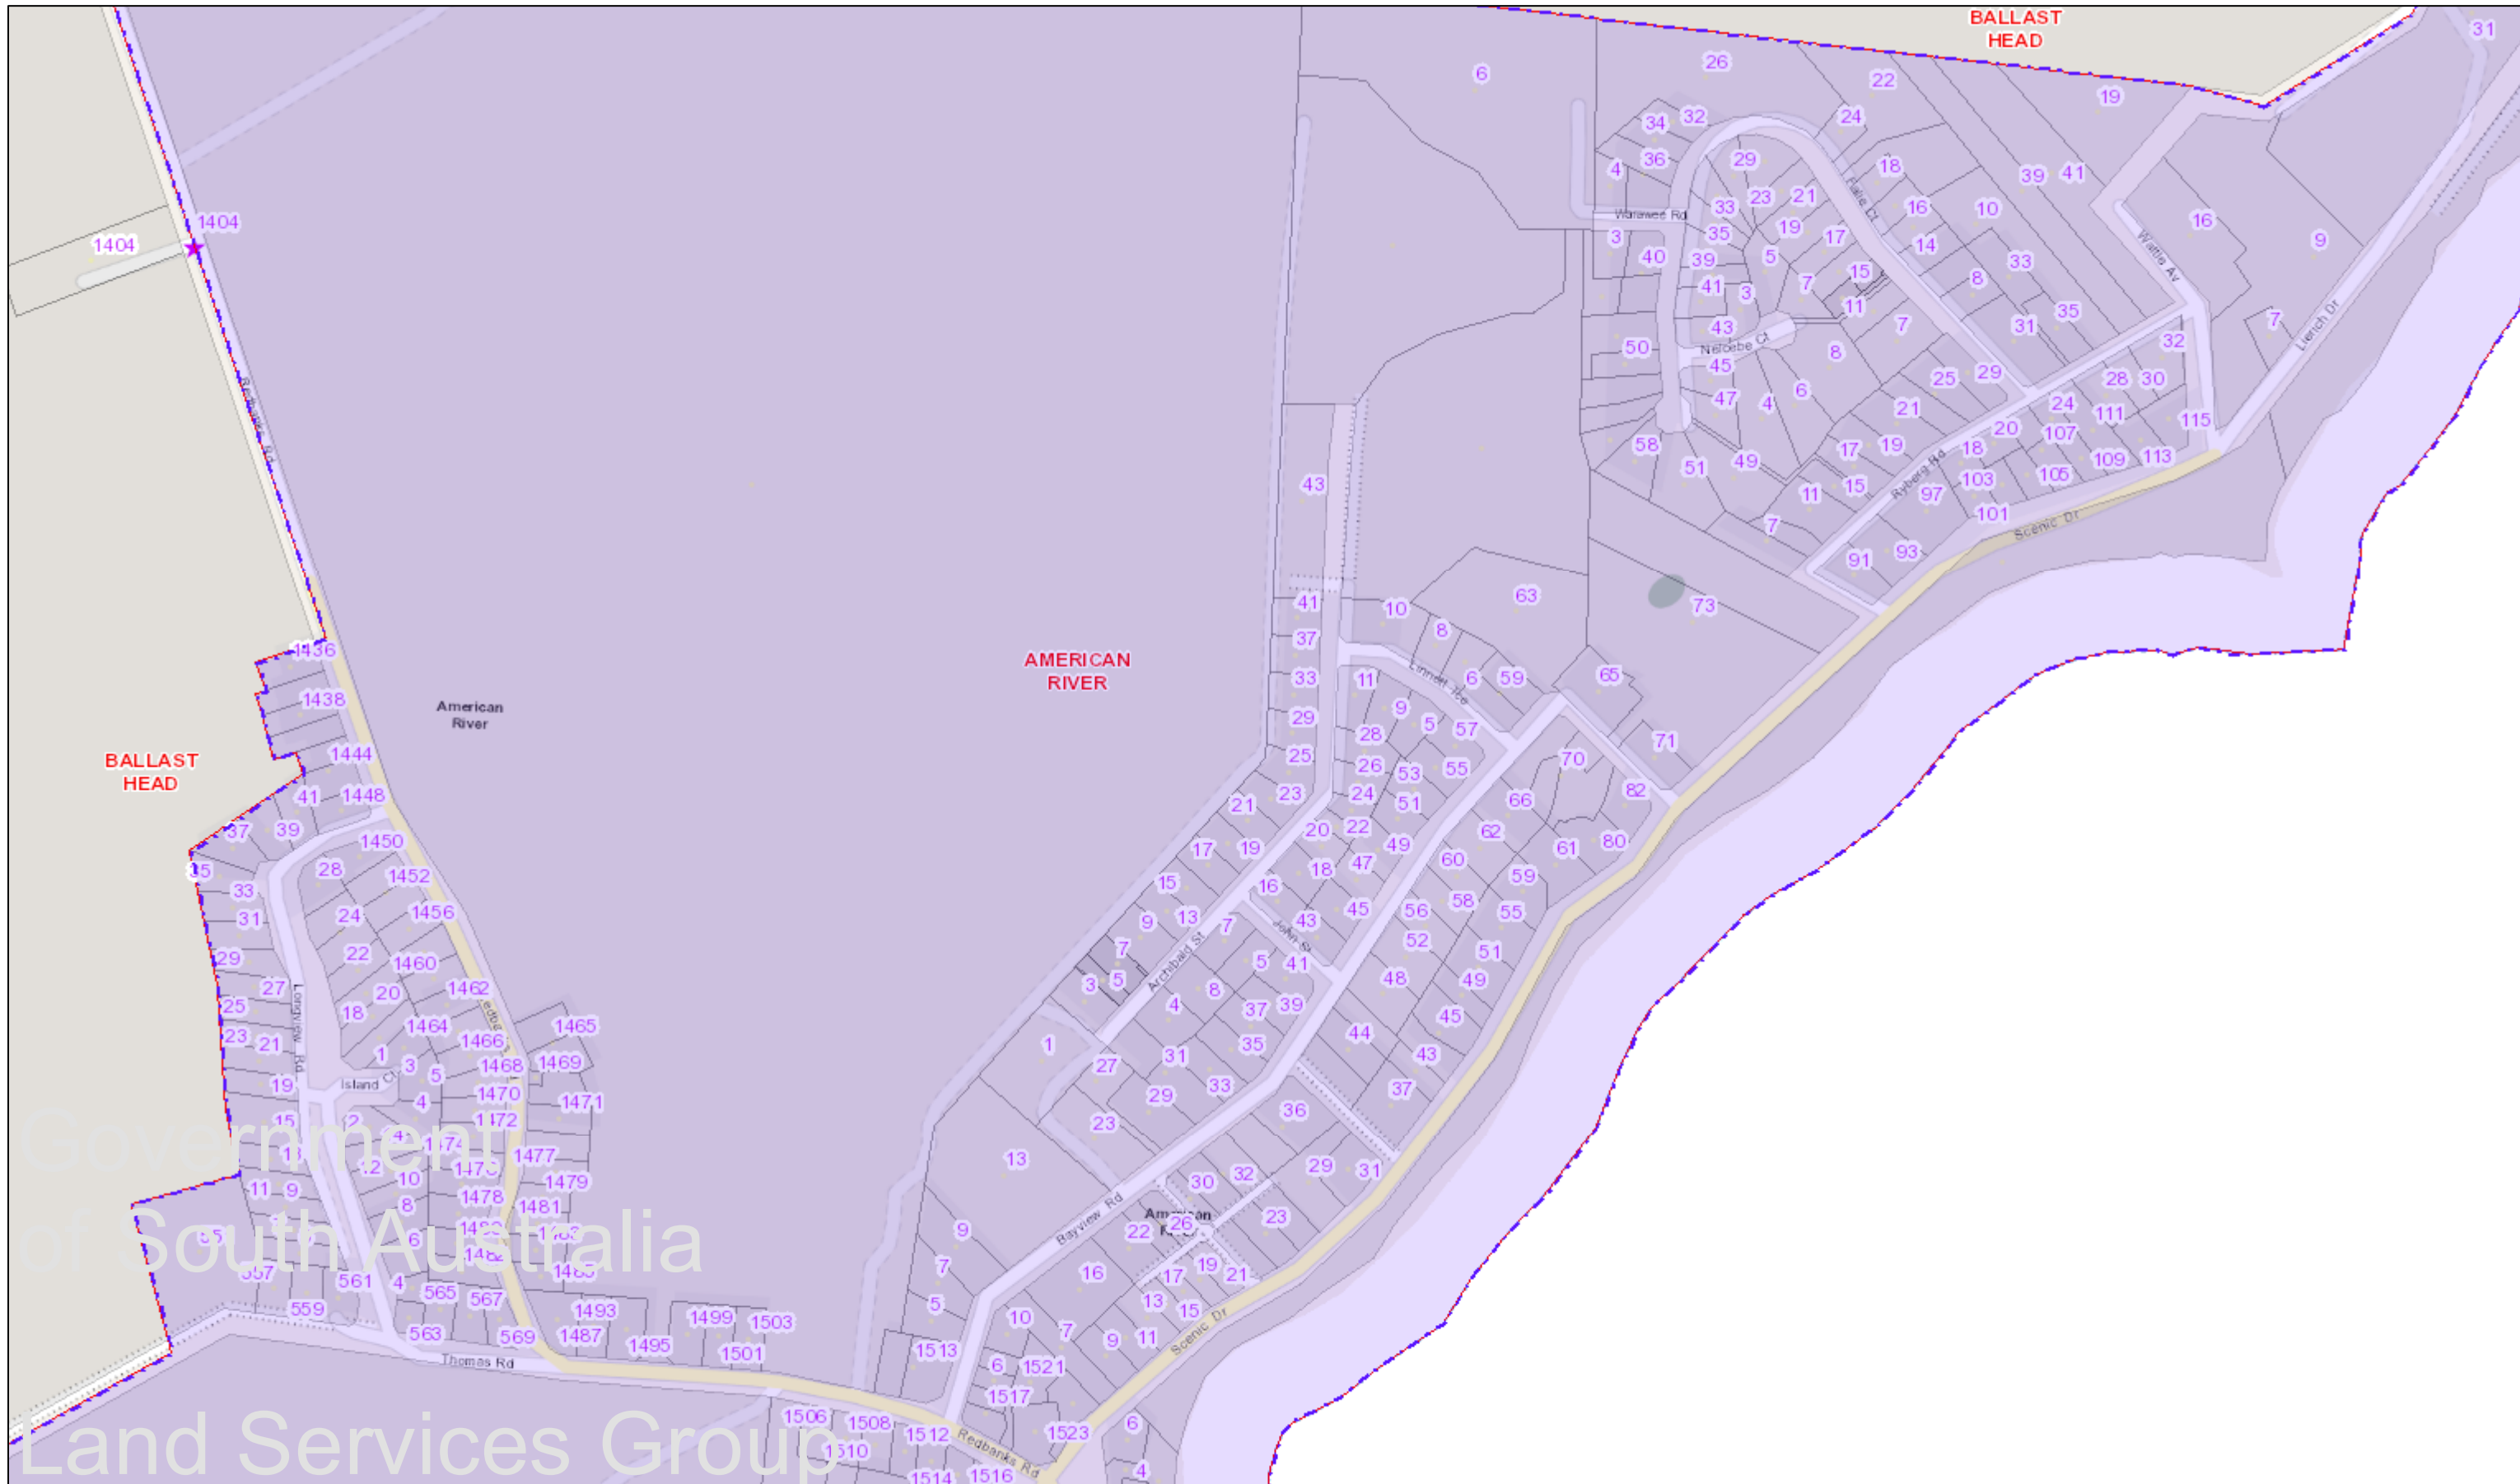

Land Services Group

Date created:
March 23, 2017

The Property Location Browser is available on the Land Services Group Website: www.sa.gov.au/landservices

American River - north

1 : 5,000

Government of South Australia
Department of Planning,
Transport and Infrastructure

Land Services Group

The Property Location Browser is available on the Land Services Group Website: www.sa.gov.au/landservices

American River - south

1 : 5,000

Date created:

March 23, 2017

Government of South Australia