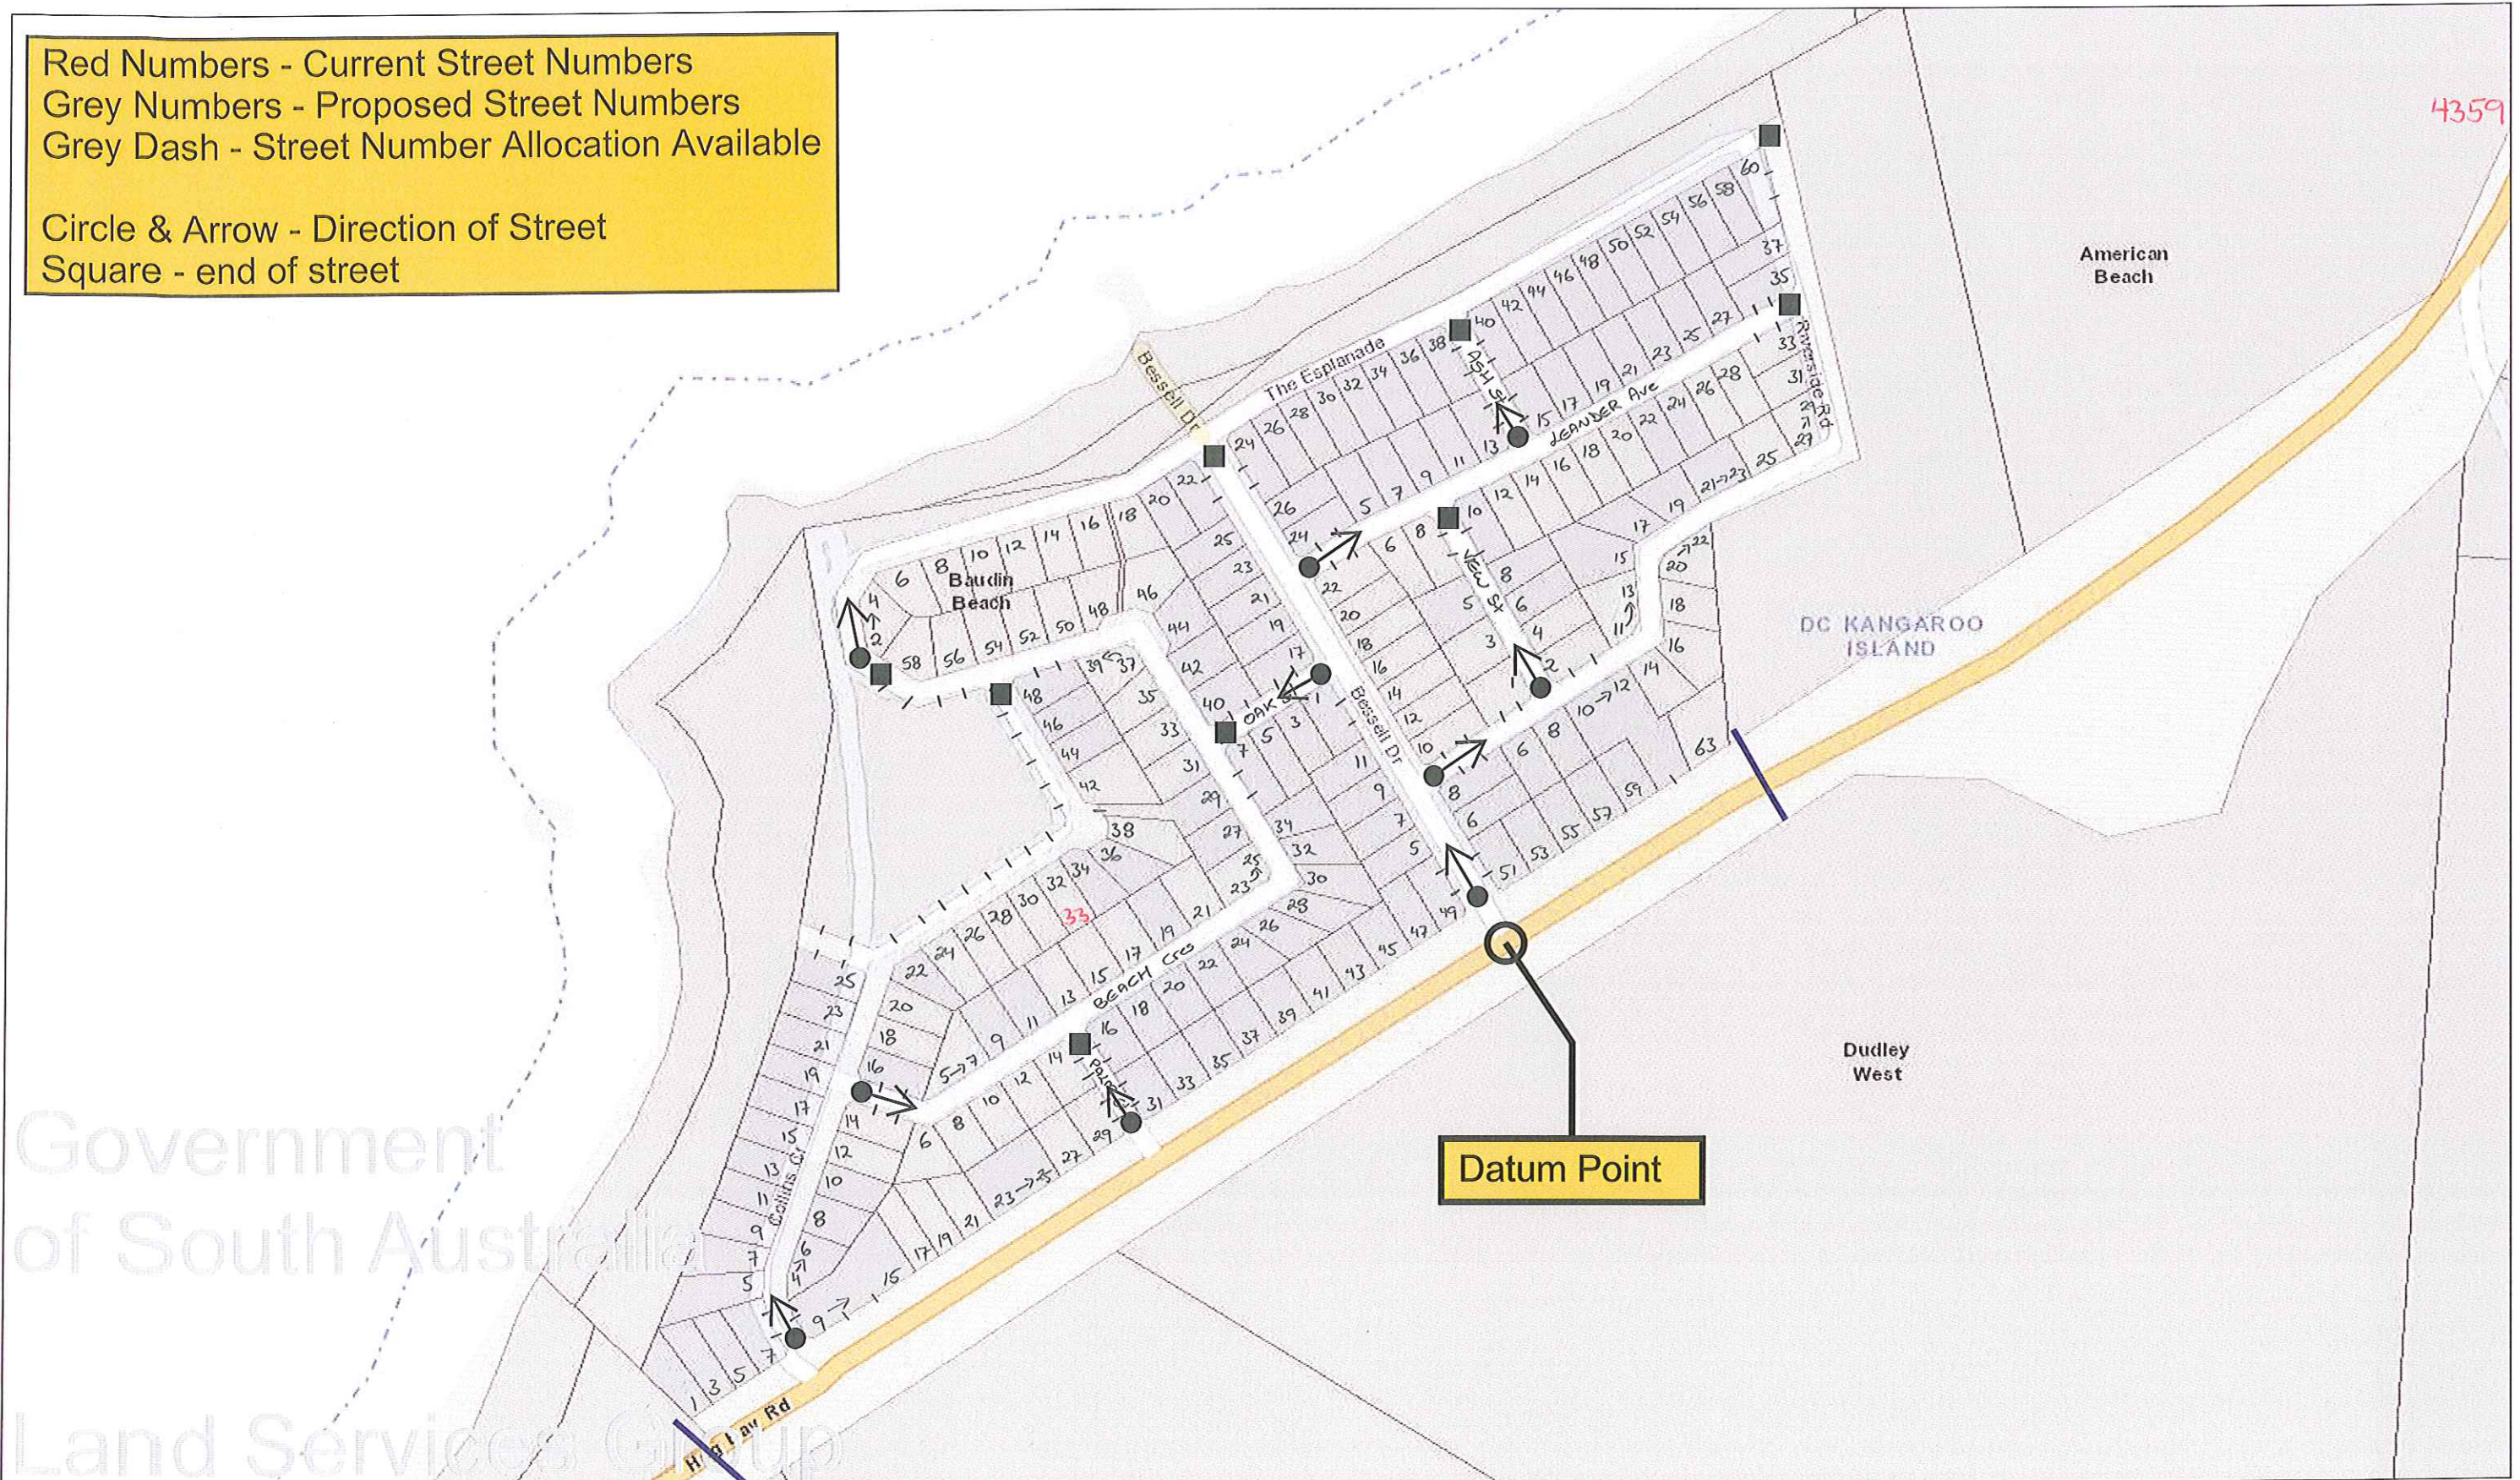

## Baudin Beach

Scale 1 : 4,000

proposed - 20/01/2016

Government of South Australia  
Department of Planning,  
Transport and Infrastructure

Red Numbers - Current Street Numbers  
Grey Numbers - Proposed Street Numbers  
Grey Dash - Street Number Allocation Available  
Circle & Arrow - Direction of Street  
Square - end of street