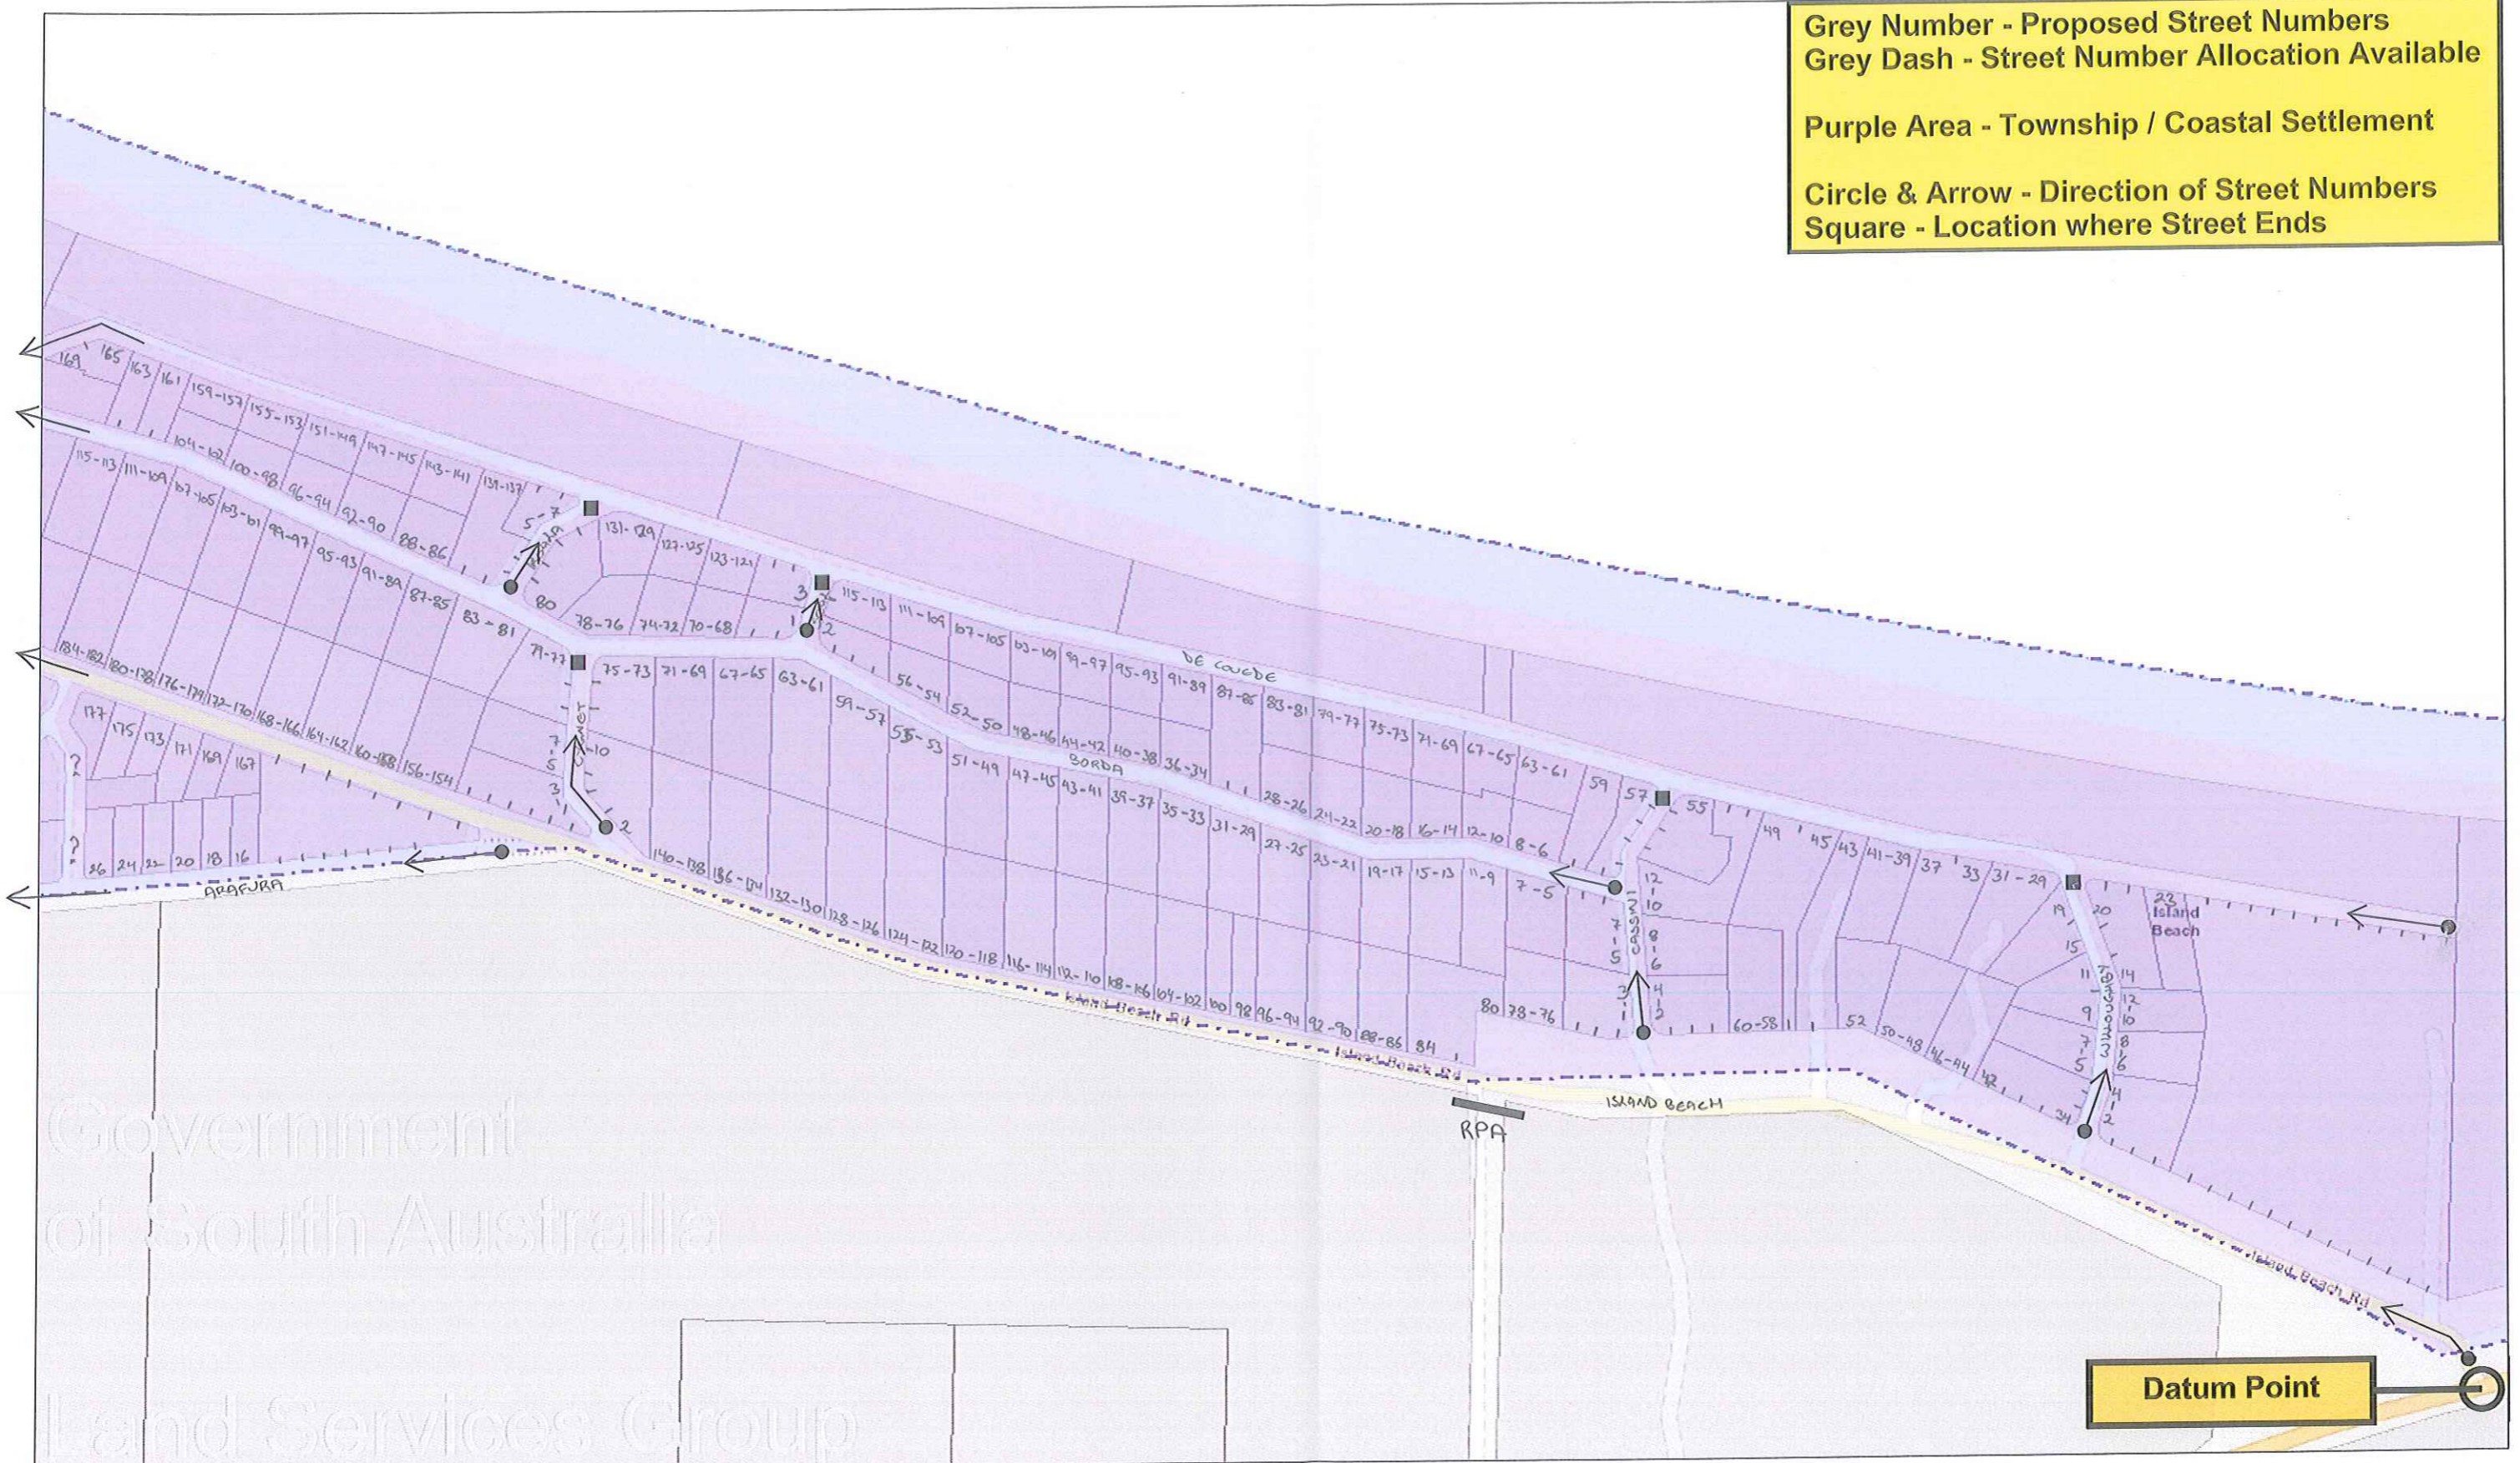

Land Services Group

The Property Location Browser is available on the Land Services Group Website: www.sa.gov.au/landservices

Island Beach - East

Scale 1 : 4,500

Date created:
February 22, 2017

Government of South Australia
Department of Planning,
Transport and Infrastructure

Grey Number - Proposed Street Numbers
Grey Dash - Street Number Allocation Available

Purple Area - Township / Coastal Settlement

Circle & Arrow - Direction of Street Numbers
Square - Location where Street Ends

Land Services Group

The Property Location Browser is available on the Land Services Group Website: www.sa.gov.au/landservices

Island Beach - West

Scale 1 : 4,500

Date created:
February 22, 2017

Government of South Australia
Department of Planning,
Transport and Infrastructure

- Grey Number - Proposed Street Numbers
- Grey Dash - Street Number Allocation Available
- Purple Area - Township / Coastal Settlement
- Circle & Arrow - Direction of Street Numbers
- Square - Location where Street Ends