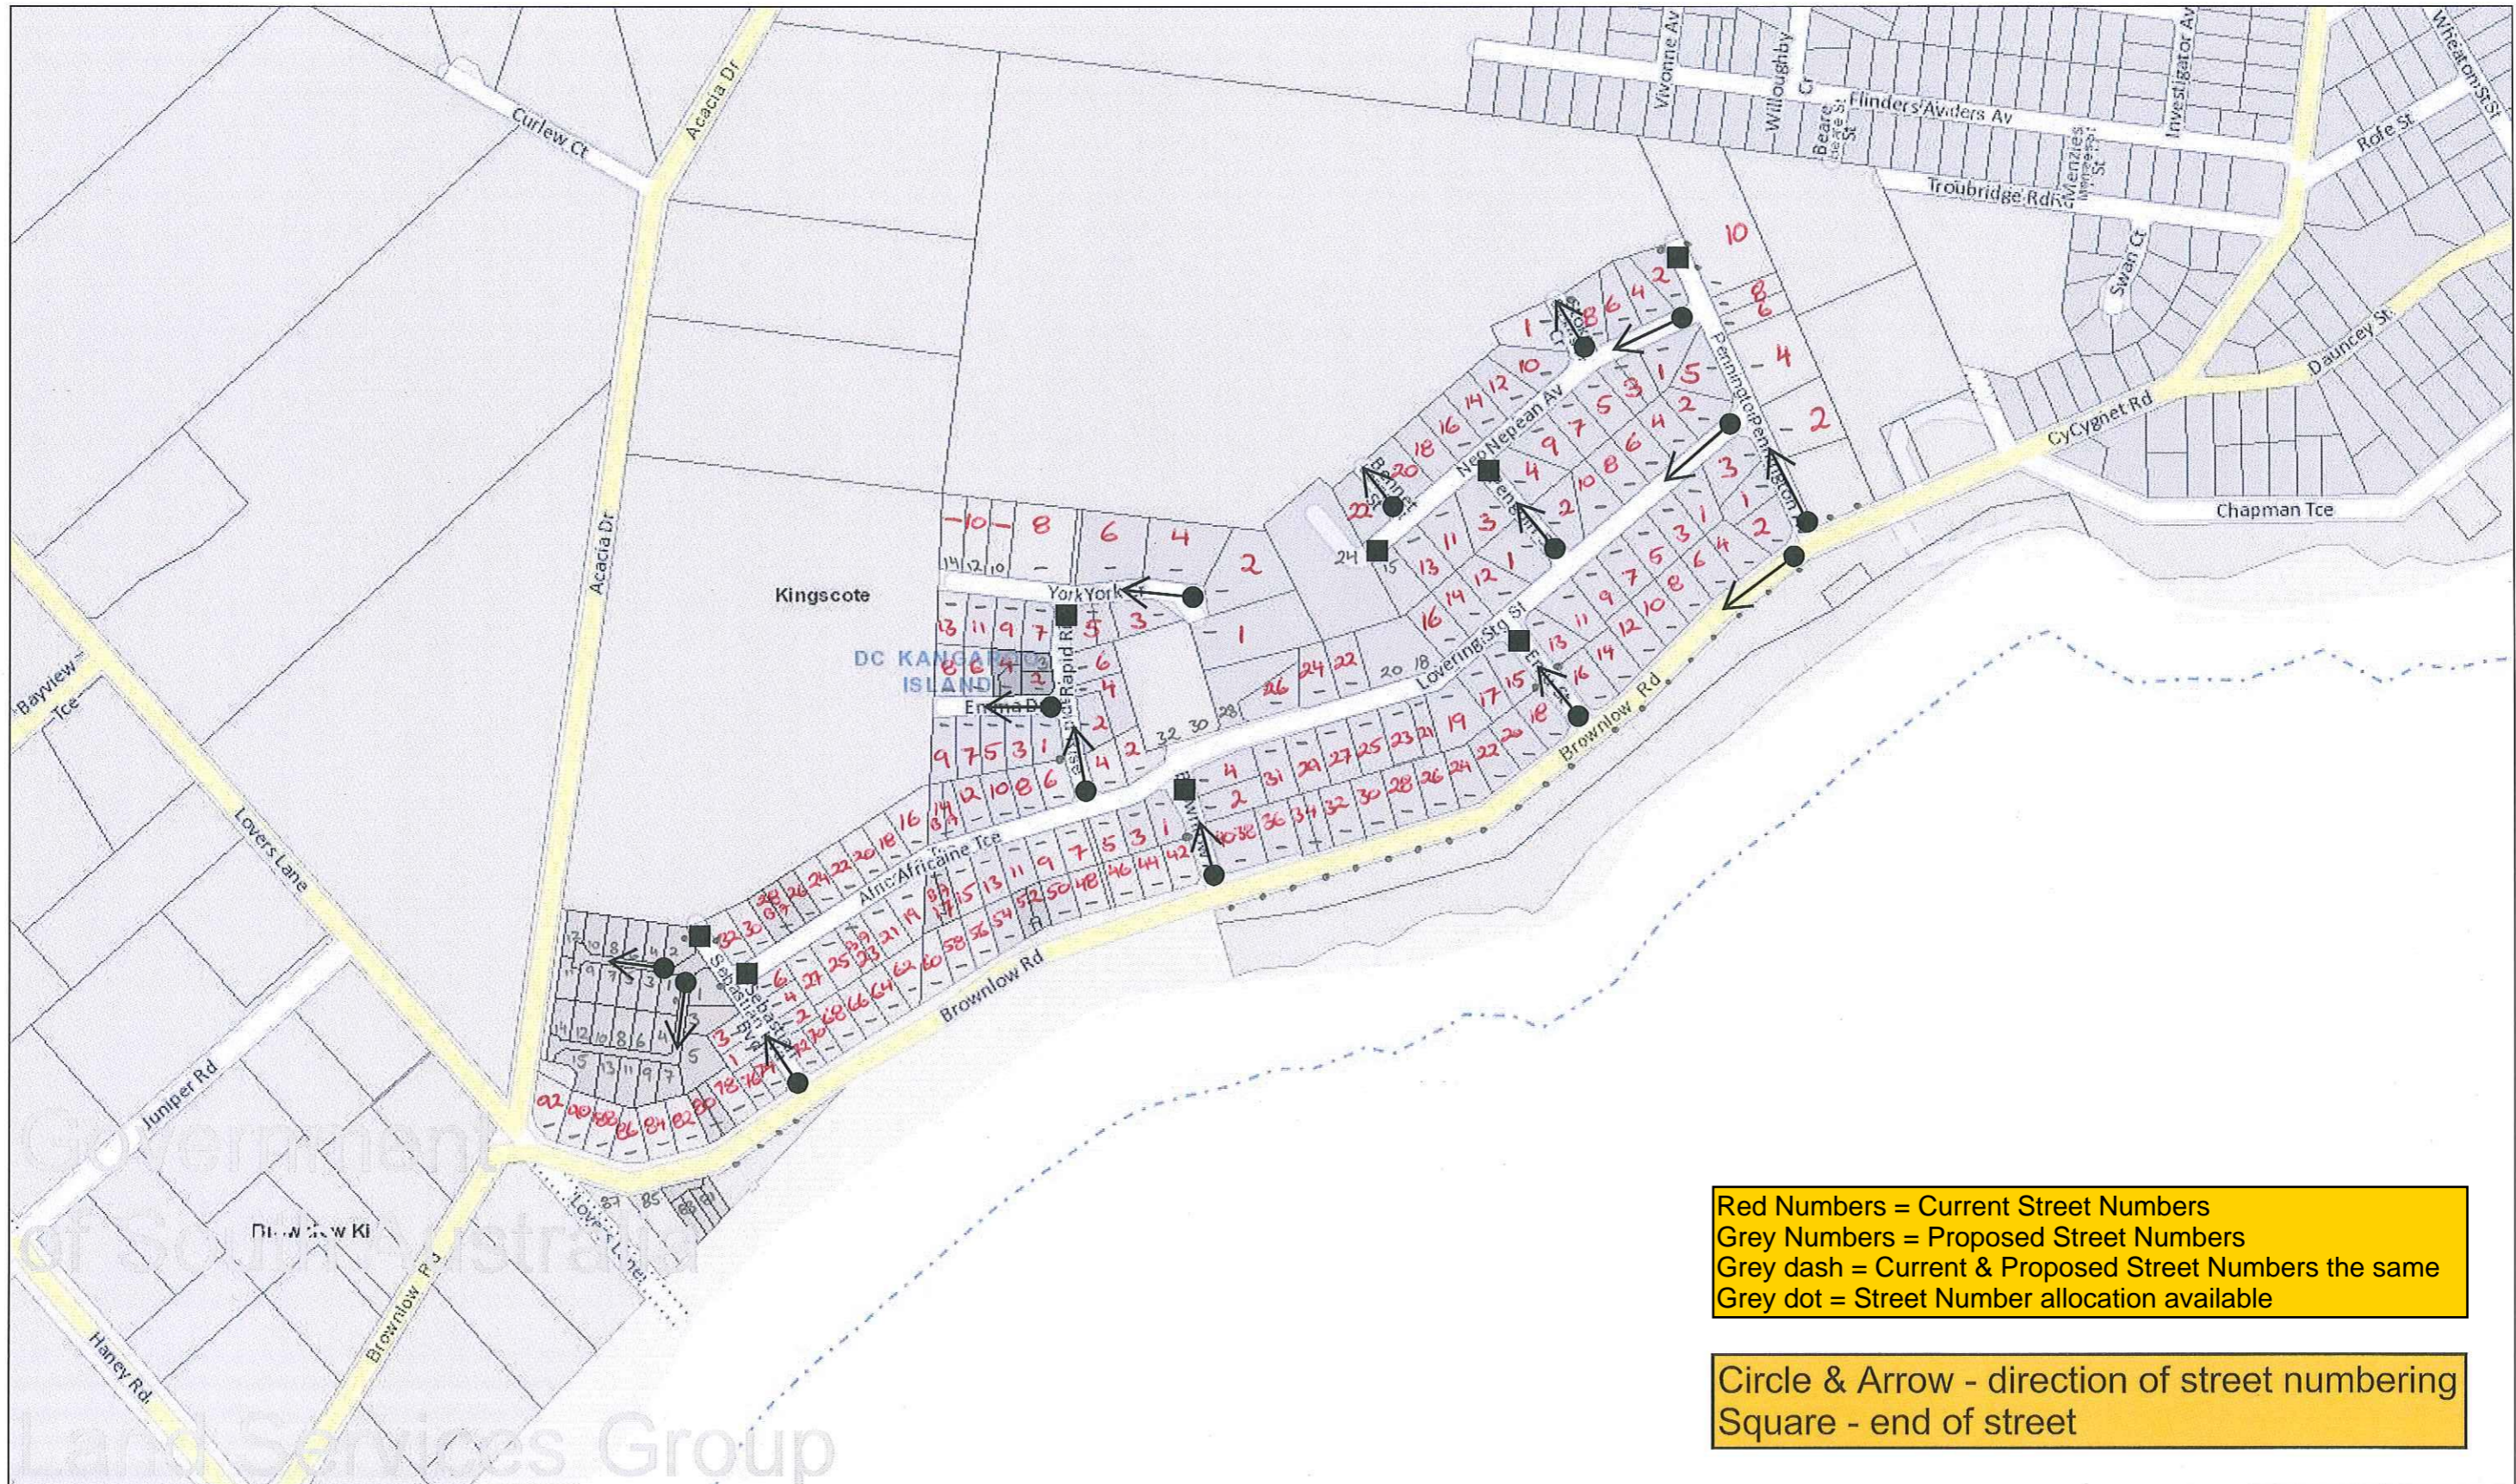

# Land Services Group

The Property Location Browser is available on the Land Services Group Website: [www.sa.gov.au/landservices](http://www.sa.gov.au/landservices)

## Kingscote - South West

Scale 1 : 4,600

v2 - Mar'14

Government of South Australia  
Department of Planning,  
Transport and Infrastructure

**Disclaimer:** The information provided above, is not represented to be accurate, current or complete at the time of printing this report. The Government of South Australia accepts no liability for the use of this data, or any reliance placed on it.