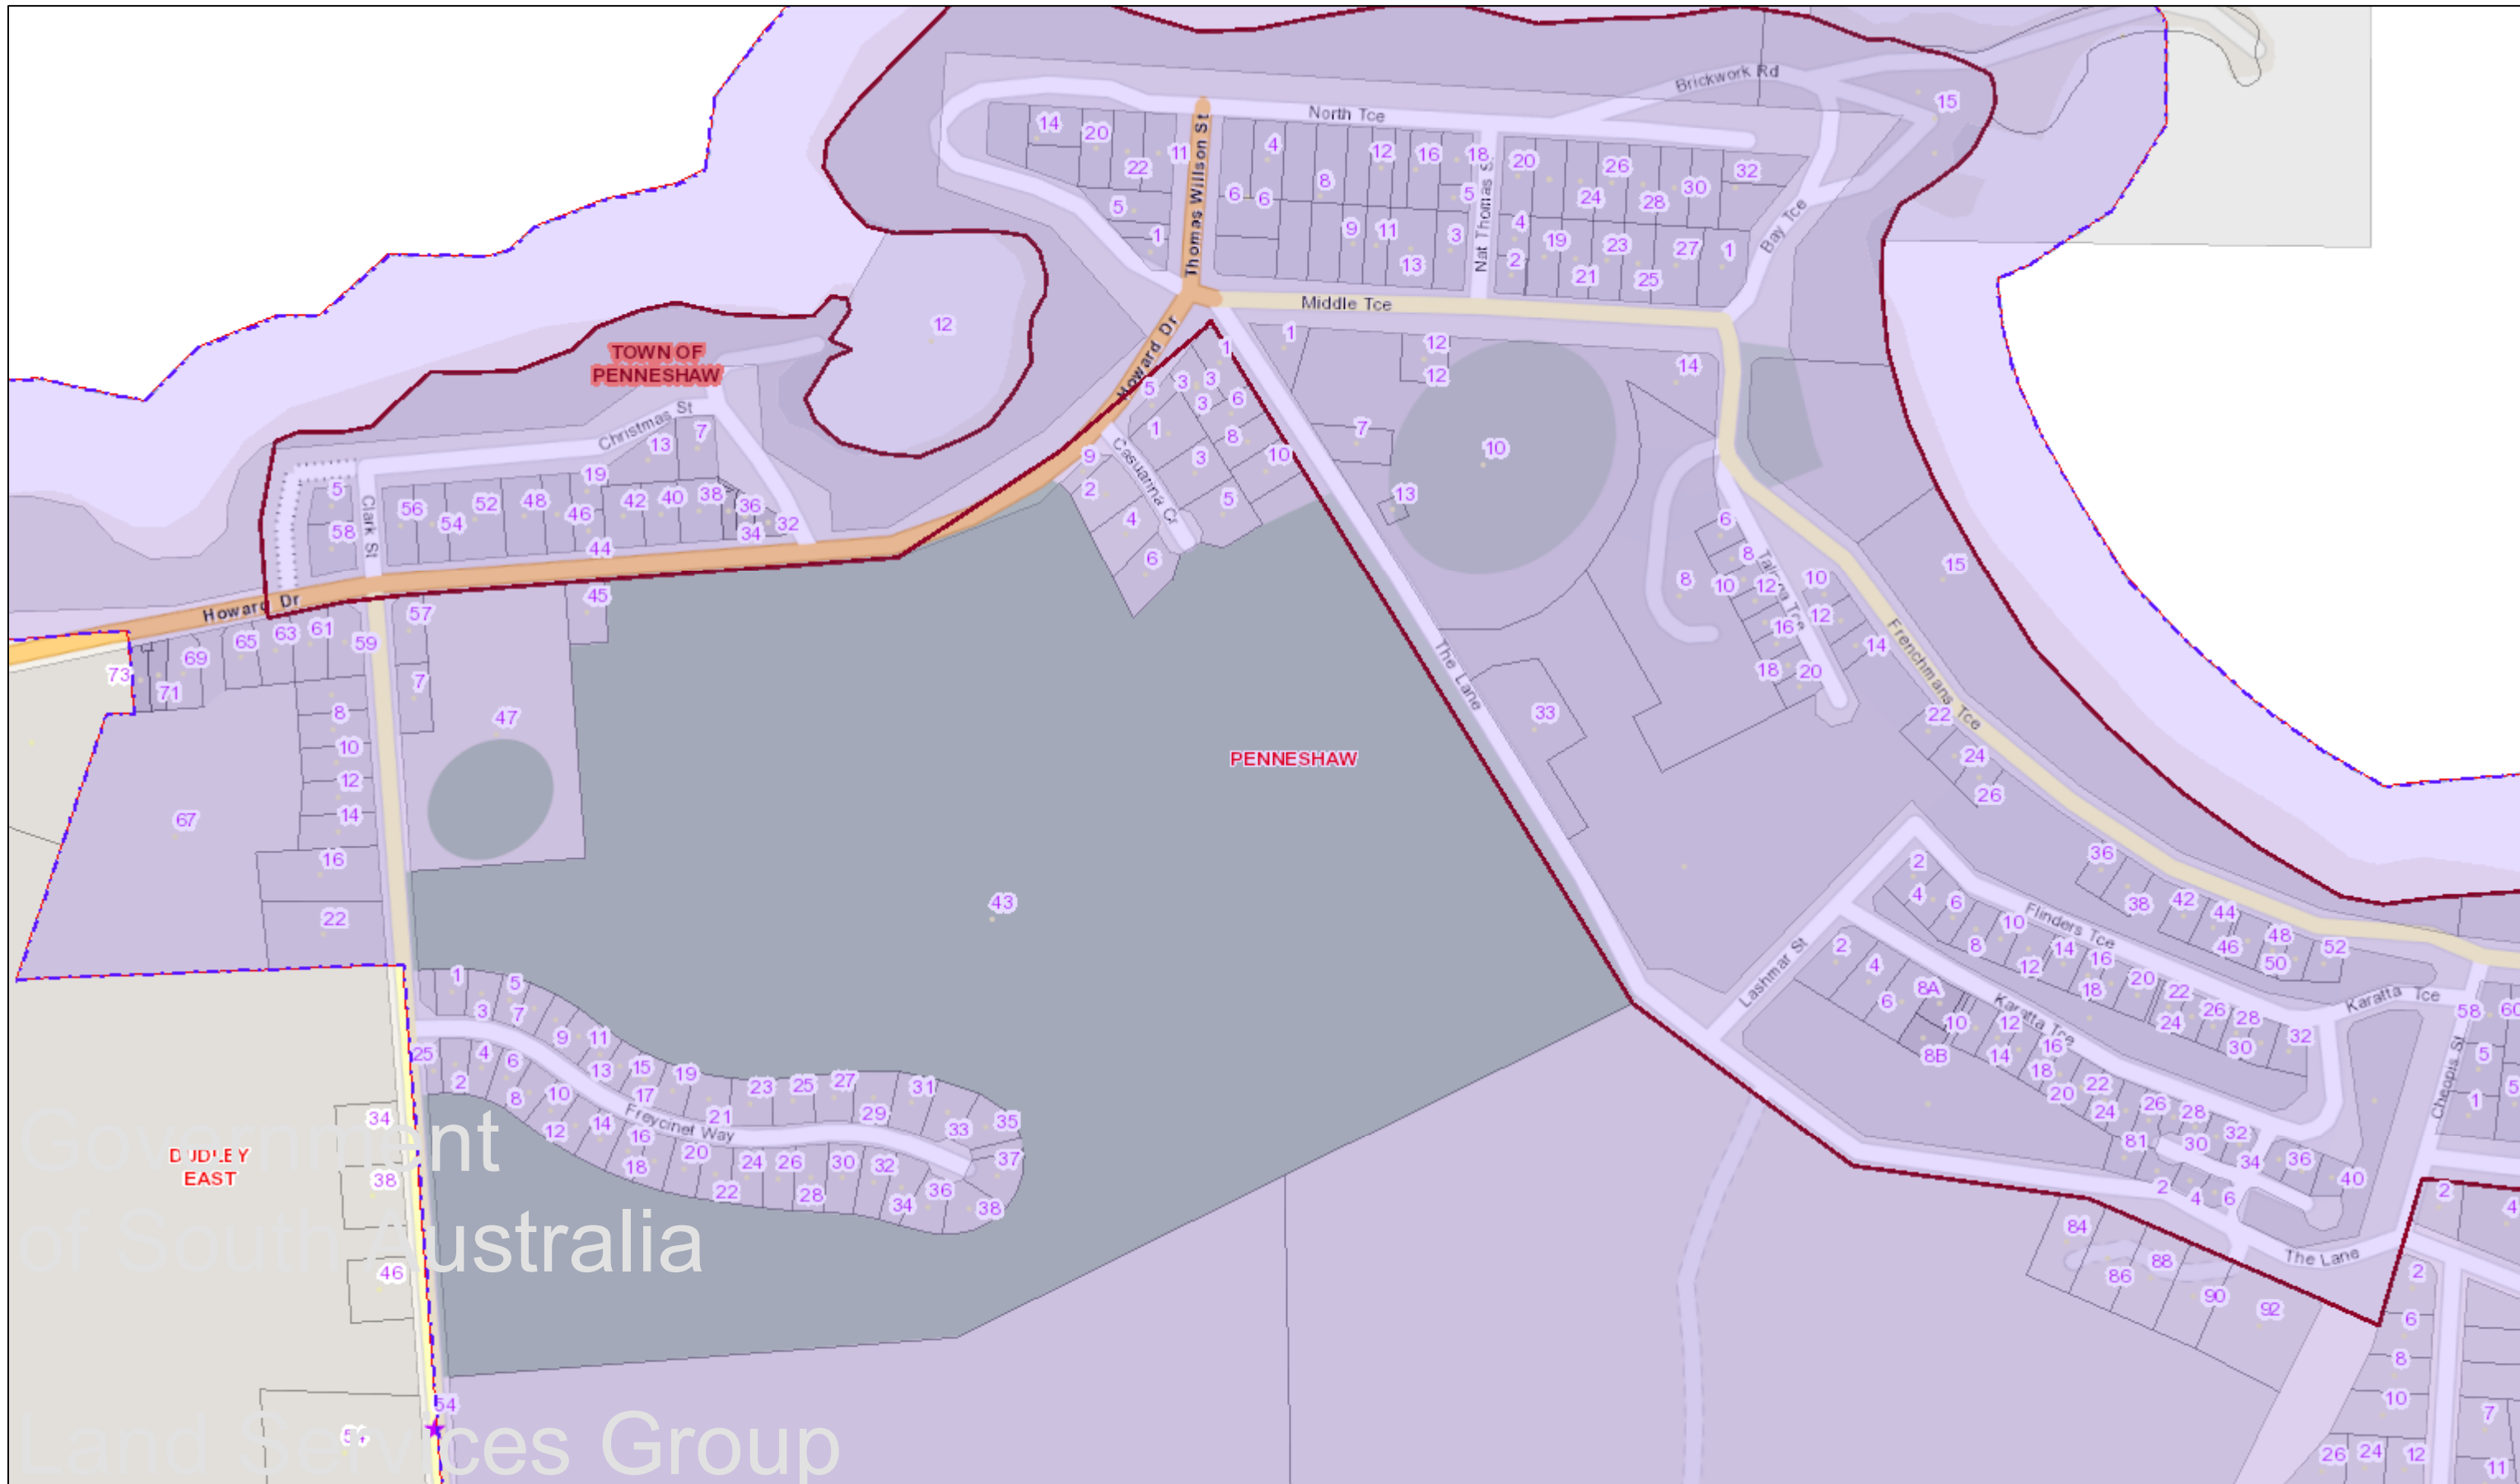

Penneshaw east

1 : 4,000

Government
of South Australia
Land Services Group

Disclaimer: The information provided above, is not represented to be accurate, current or complete at the time of printing this report. The Government of South Australia accepts no liability for the use of this data, or any reliance placed on it.

Land Services Group

Date created:
March 23, 2017

The Property Location Browser is available on the Land Services Group Website: www.sa.gov.au/landservices

Penneshaw west

1 : 4,000

Government of South Australia
Department of Planning,
Transport and Infrastructure