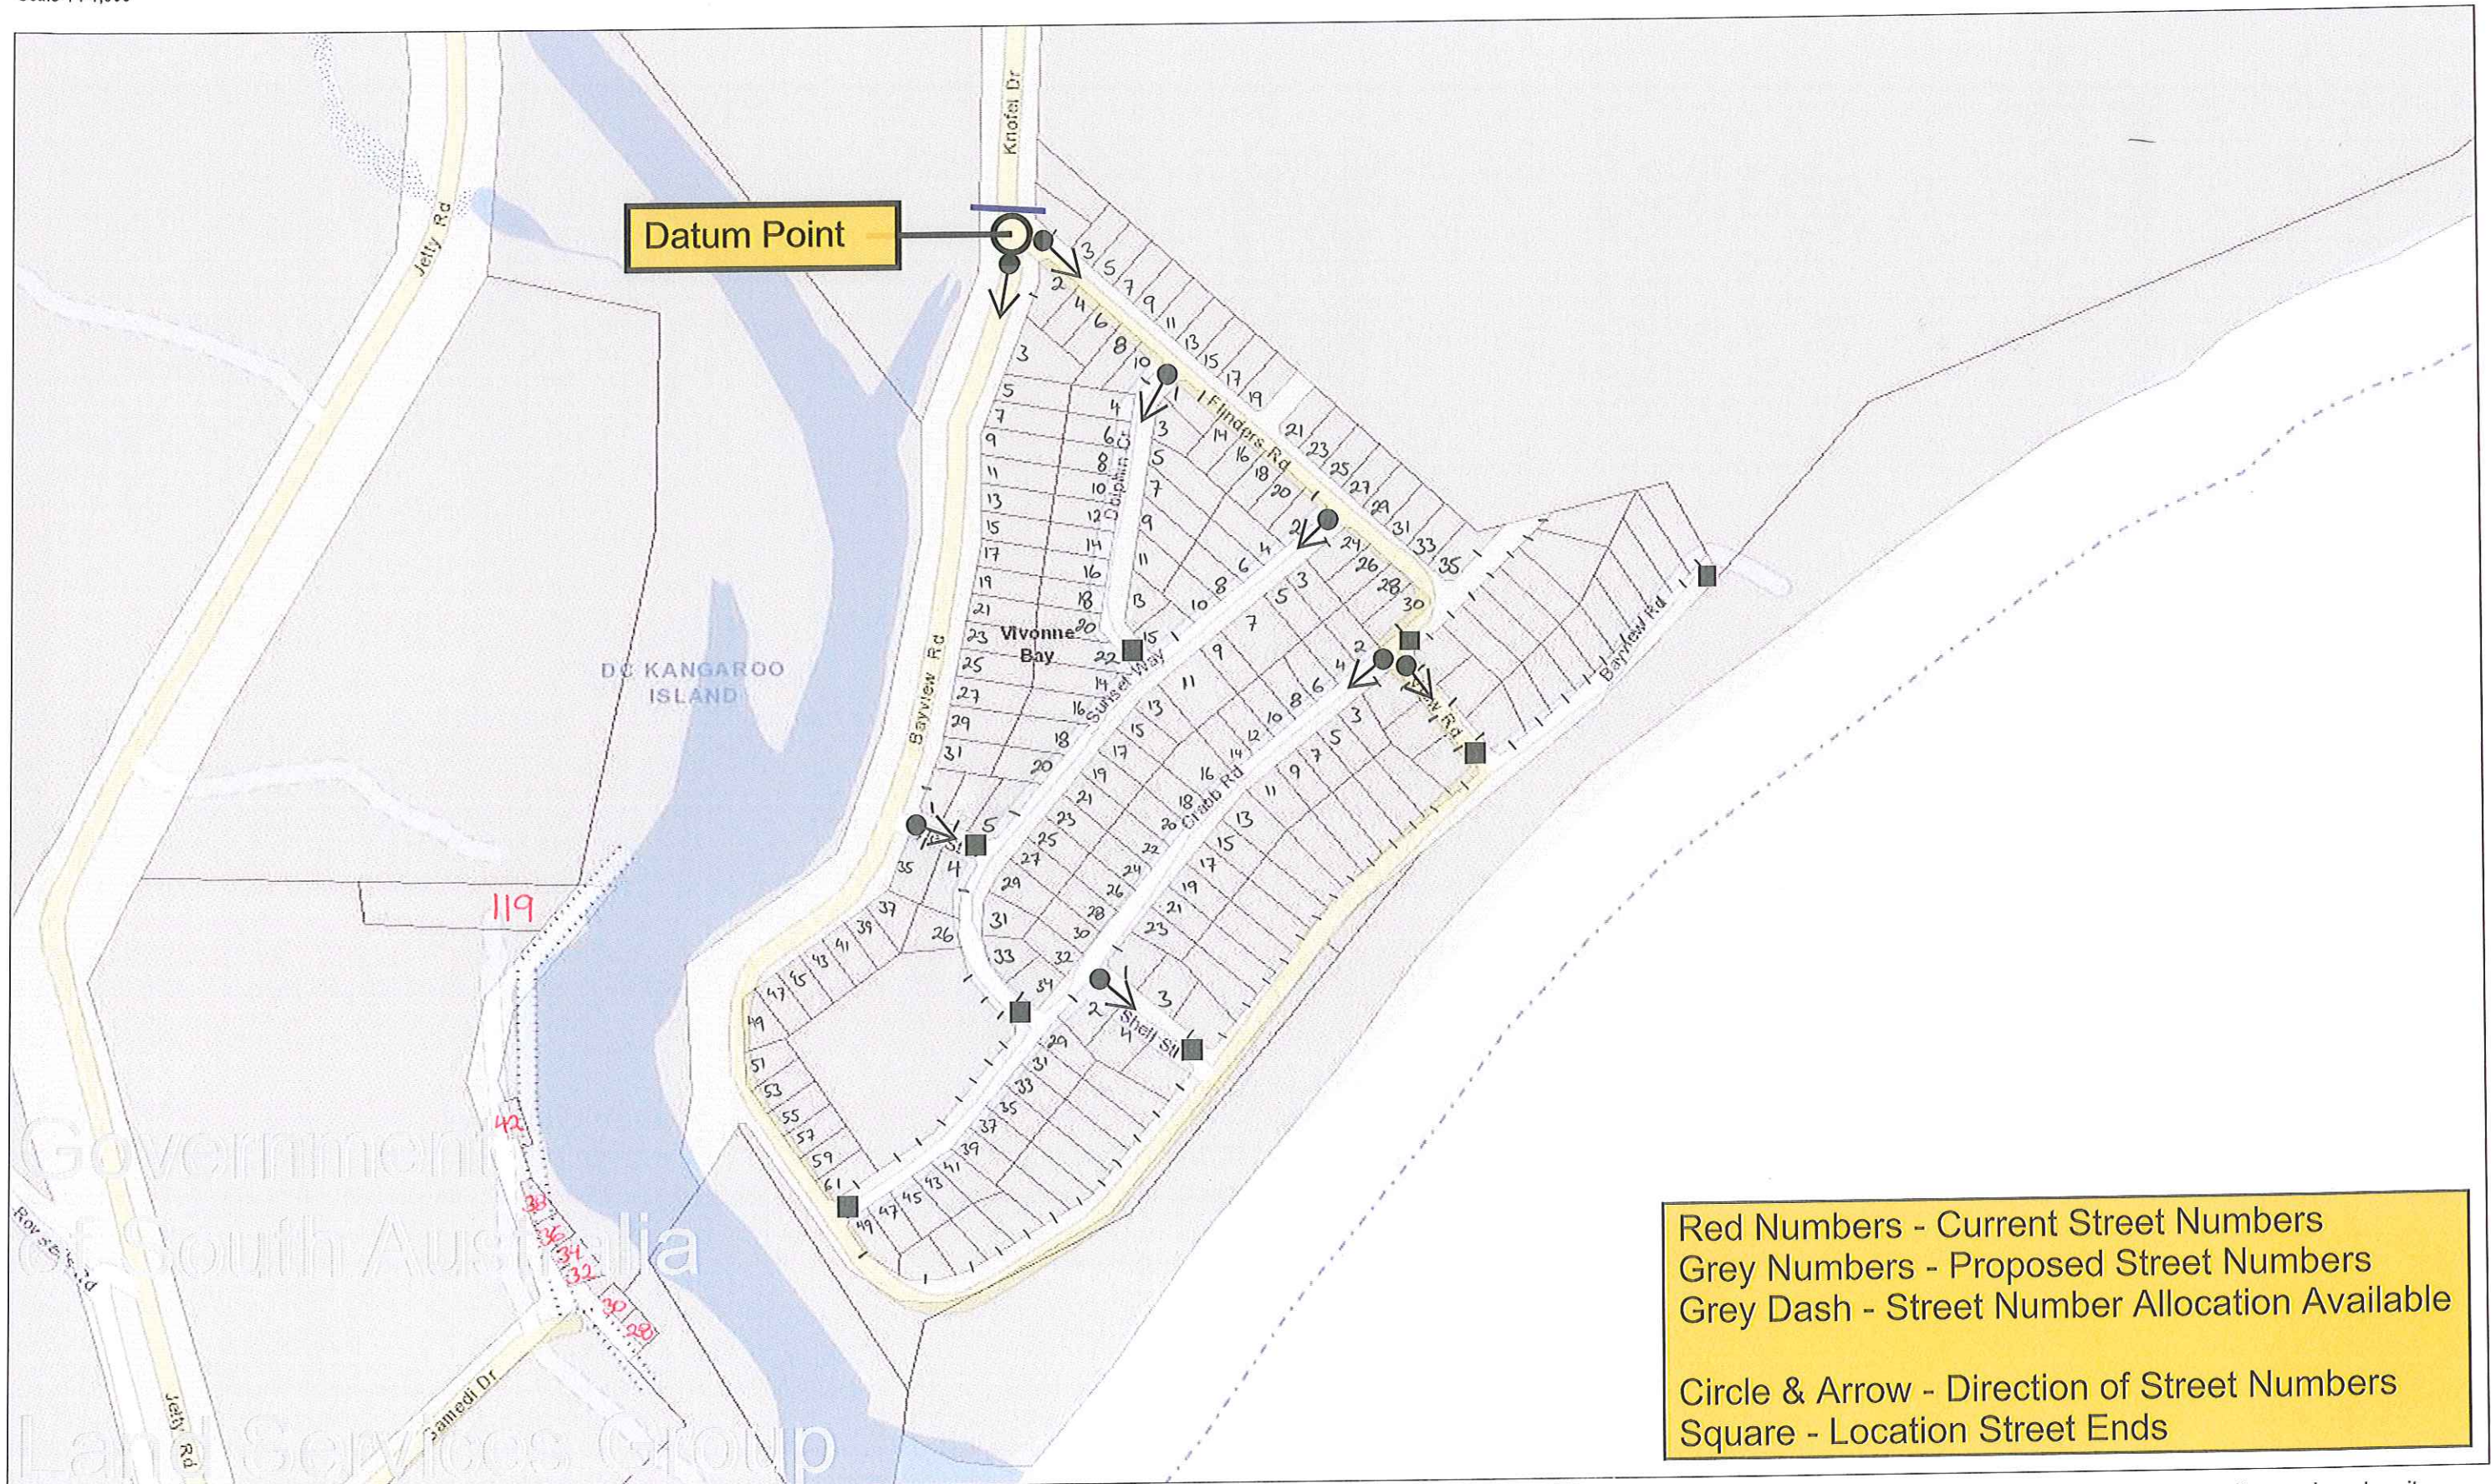

# Land Services Group

The Property Location Browser is available on the Land Services Group Website: [www.sa.gov.au/landservices](http://www.sa.gov.au/landservices)

## Vivonne Bay

Scale 1 : 4,000

v3 - Mar'16

Government of South Australia  
Department of Planning,  
Transport and Infrastructure

**Disclaimer:** The information provided above, is not represented to be accurate, current or complete at the time of printing this report. The Government of South Australia accepts no liability for the use of this data, or any reliance placed on it.